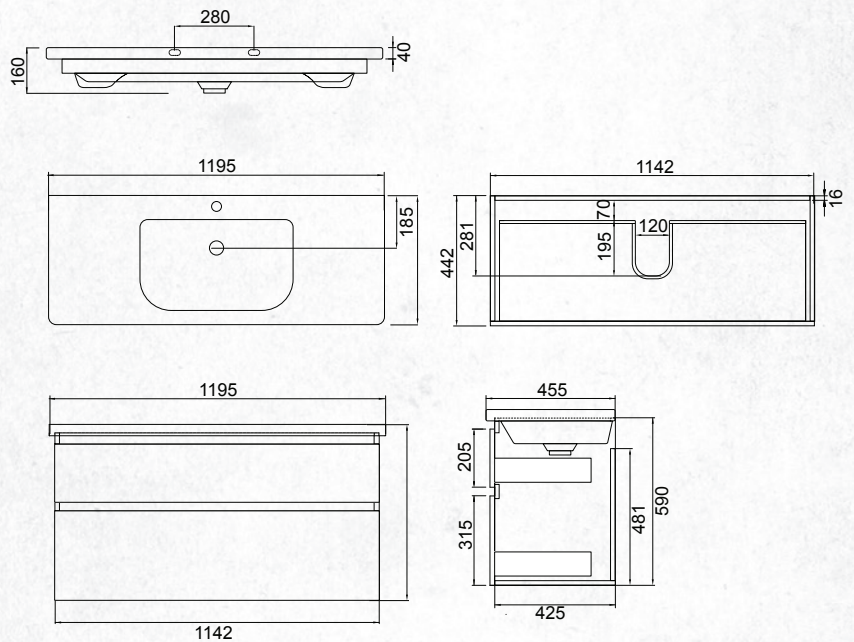

### WALL HUNG 1200MM 2 DRAWERS

(7)745599 | W 1195mm, H 620mm, D 455mm