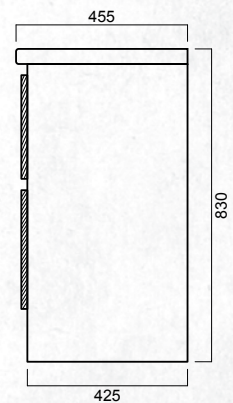

### FLOOR STANDING 1000MM 2 DRAWERS

(7)745642 | W 1005mm, H 830mm, D 455mm