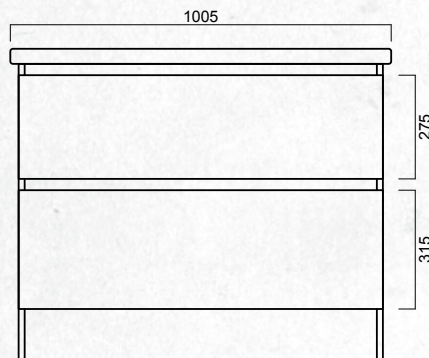

### FLOOR STANDING 1000MM 2 DRAWERS

(7)745642 | W 1005mm, H 830mm, D 455mm