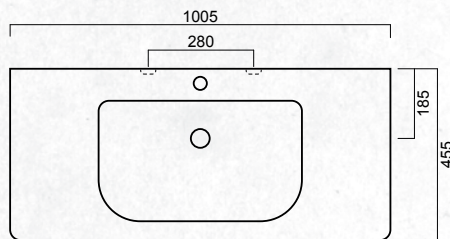

### FLOOR STANDING 1000MM 2 DRAWERS

(7)745642 | W 1005mm, H 830mm, D 455mm