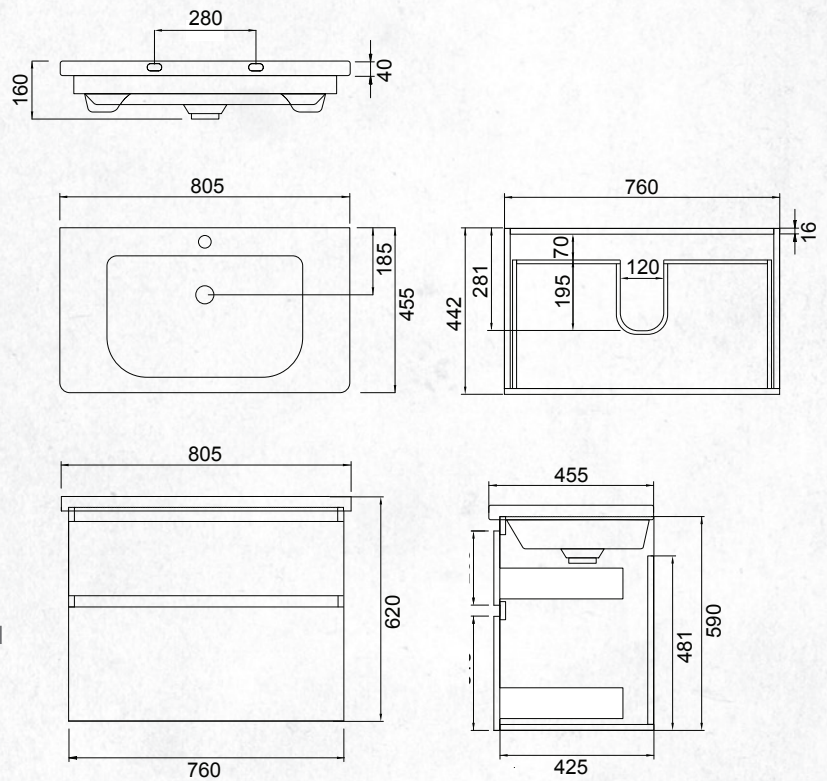

WALL HUNG 800MM 2 DRAWERS

(7)745529 | W 805mm, H 620mm, D 455mm

FEATURES

- Ceramic basin from Europe
- Soft-close drawer runners
- Handleless pull drawers, or with an optional vanity drawer handle (at additional cost).
- Available in White Gloss or Melamine (Timber Effect) finishes