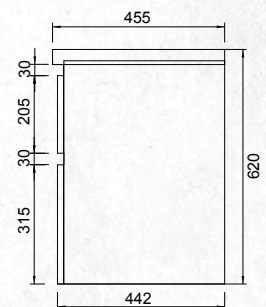

### WALL HUNG 1000MM 2 DRAWERS

(7)745573 | W 1005mm, H 620mm, D 455mm