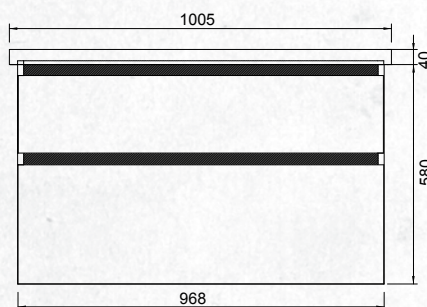

### WALL HUNG 1000MM 2 DRAWERS

(7)745573 | W 1005mm, H 620mm, D 455mm