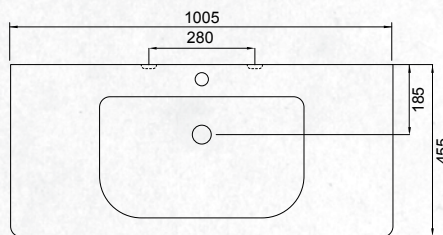

### WALL HUNG 1000MM 2 DRAWERS

(7)745573 | W 1005mm, H 620mm, D 455mm