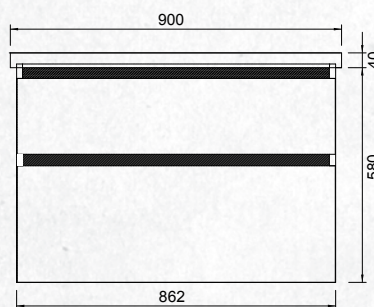

WALL HUNG 900MM 2 DRAWERS

(7)745547 | W 900mm, H 620mm, D 455mm

FEATURES

- Ceramic basin from Europe
- Soft-close drawer runners
- Handleless pull drawers, or with an optional vanity drawer handle (at additional cost).
- Available in White Gloss or Melamine (Timber Effect) finishes