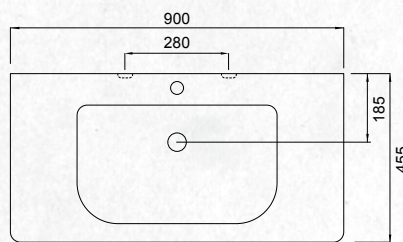

WALL HUNG 900MM 2 DRAWERS

(7)745547 | W 900mm, H 620mm, D 455mm

FEATURES

- Ceramic basin from Europe
- Soft-close drawer runners
- Handleless pull drawers, or with an optional vanity drawer handle (at additional cost).
- Available in White Gloss or Melamine (Timber Effect) finishes