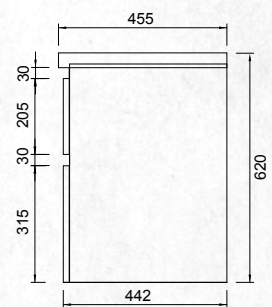

WALL HUNG 900MM 2 DRAWERS

(7)745547 | W 900mm, H 620mm, D 455mm

FEATURES

- Ceramic basin from Europe
- Soft-close drawer runners
- Handleless pull drawers, or with an optional vanity drawer handle (at additional cost).
- Available in White Gloss or Melamine (Timber Effect) finishes