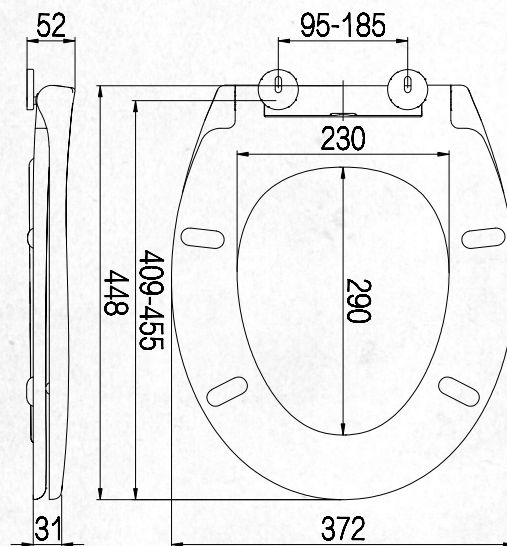

FEATURES

- White UF Duroplast toilet seat
- Easy-installation with one-button quick release
- Comes with adjustable hinges
- One-year warranty
- Available in soft-close (7)728652 and non-soft-close (7)728653 options