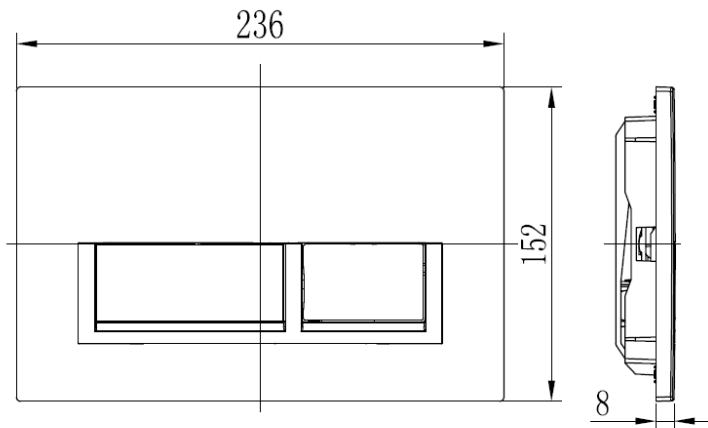

EDGE WALL HUNG/FACED

The Edge Inwall Wall Suite exudes an edge of sophistication and style. Based on a classic design, enhanced with modern nuances and lines.

FLUSH BUTTON PANEL

(7) 728654 Chrome (7) 728655 Black

FEATURES

- Sleek slim ellipse design
- Available in chrome and black
- One-year warranty
- Compatible with the following toilet suite codes;
 - ✓ (7)692843
 - ✓ (7)692844
 - ✓ (7)711947
 - ✓ (7)711948

SPECIFICATIONS

*Flush button design follows the ones shown in the actual photos above. Line drawings are for measurement purposes only.