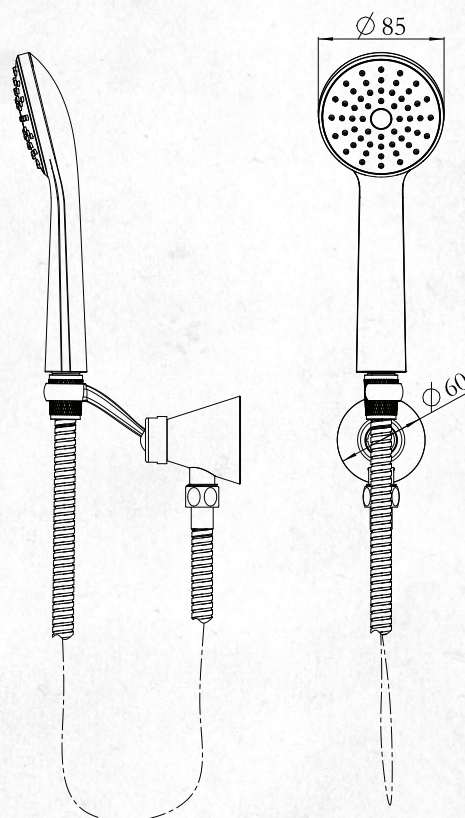

Raymor

DAWSON SHOWERS

Raymor Dawson offers a complete range of showering tapware styles meant to deliver affordable quality and great showering experience. Perfect for either renovation or a completely new bathroom project, Raymor Dawson is solidly built, packed with features, and complemented with contemporary in-trend design.

ONE FUNCTION HAND SHOWER

(7)728403 - Chrome

CLASSIFICATION: Suitable for **Mains Pressure** only

INLET CONNECTIONS: 1/2 " BSP

WORKING PRESSURE: 150 - 500kPa

OPERATING TEMPERATURE: 5 °C - 70 °C

- One function handset (85mm face)
- Easy installation
- Ideal for retrofit
- Low maintenance
- Robust chrome finish
- Mains only