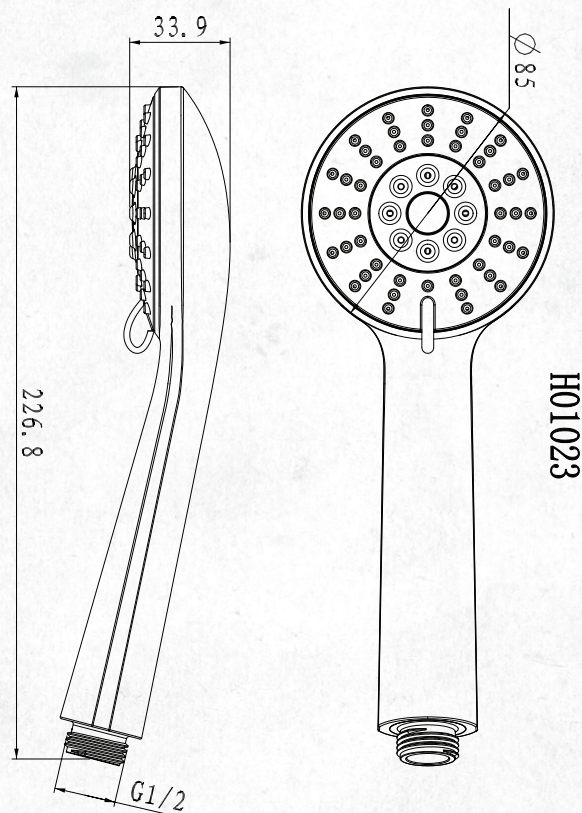

Raymor

DAWSON SHOWERS

Raymor Dawson offers a complete range of showering tapware styles meant to deliver affordable quality and great showering experience. Perfect for either renovation or a completely new bathroom project, Raymor Dawson is solidly built, packed with features, and complemented with contemporary in-trend design.

THREE FUNCTION HANDSET

(7)728408 - Chrome

CLASSIFICATION: Suitable for **Mains Pressure** only

INLET CONNECTIONS: 1/2 " BSP

WORKING PRESSURE: 150 - 500kPa

OPERATING TEMPERATURE: 5 °C - 70 °C

- Three function handset (85mm face)
- Easy installation
- Low maintenance
- Attaches to most hoses
- Robust chrome finish
- Mains only