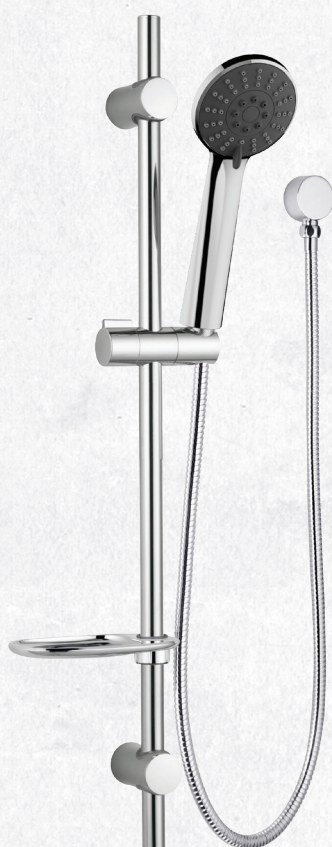

# Raymor

## DAWSON SHOWERS

Raymor Dawson offers a complete range of showering tapware styles meant to deliver affordable quality and great showering experience. Perfect for either renovation or a completely new bathroom project, Raymor Dawson is solidly built, packed with features, and complemented with contemporary in-trend design.

### THREE FUNCTION RAIL SHOWER

(7)728410 - Chrome

**CLASSIFICATION:** Suitable for **Mains Pressure** only

**INLET CONNECTIONS:** 1/2 " BSP

**WORKING PRESSURE:** 150 - 500kPa

**OPERATING TEMPERATURE:** 5 °C - 70 °C

- Three function handset (85mm face)
- Adjustable mounting points for easy retrofit
- Low maintenance
- Robust chrome finish
- Mains only

[www.mico.co.nz](http://www.mico.co.nz)

[www.placemakers.co.nz](http://www.placemakers.co.nz)