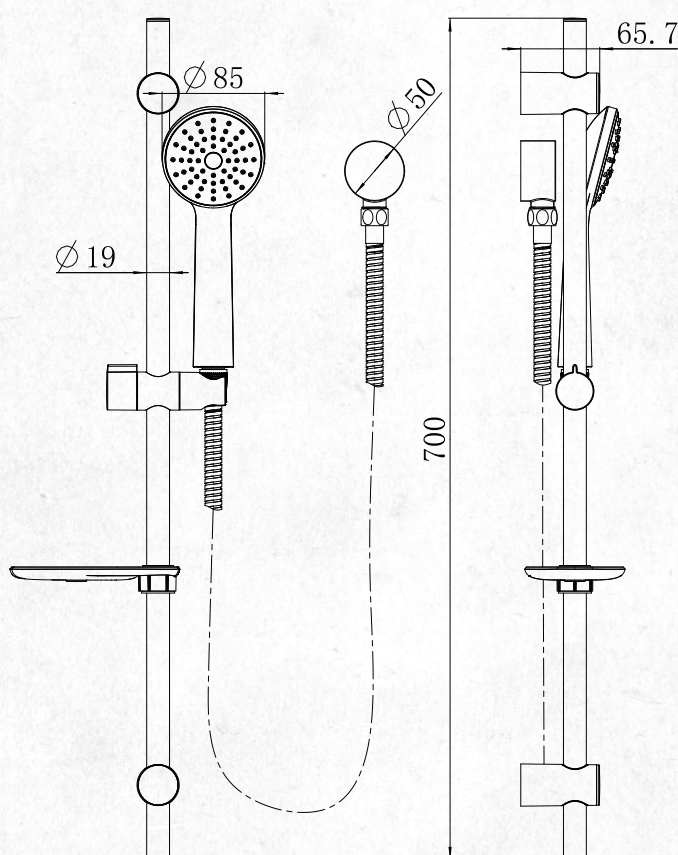

## DAWSON SHOWERS

Raymor Dawson offers a complete range of showering tapware styles meant to deliver affordable quality and great showering experience. Perfect for either renovation or a completely new bathroom project, Raymor Dawson is solidly built, packed with features, and complemented with contemporary in-trend design.

### THREE FUNCTION RAIL SHOWER

(7)728410 - Chrome

**CLASSIFICATION:** Suitable for **Mains Pressure** only

**INLET CONNECTIONS:** 1/2 " BSP

**WORKING PRESSURE:** 150 - 500kPa

**OPERATING TEMPERATURE:** 5 °C - 70 °C

- Three function handset (85mm face)
- Adjustable mounting points for easy retrofit
- Low maintenance
- Robust chrome finish
- Mains only

[www.mico.co.nz](http://www.mico.co.nz)

[www.placemakers.co.nz](http://www.placemakers.co.nz)