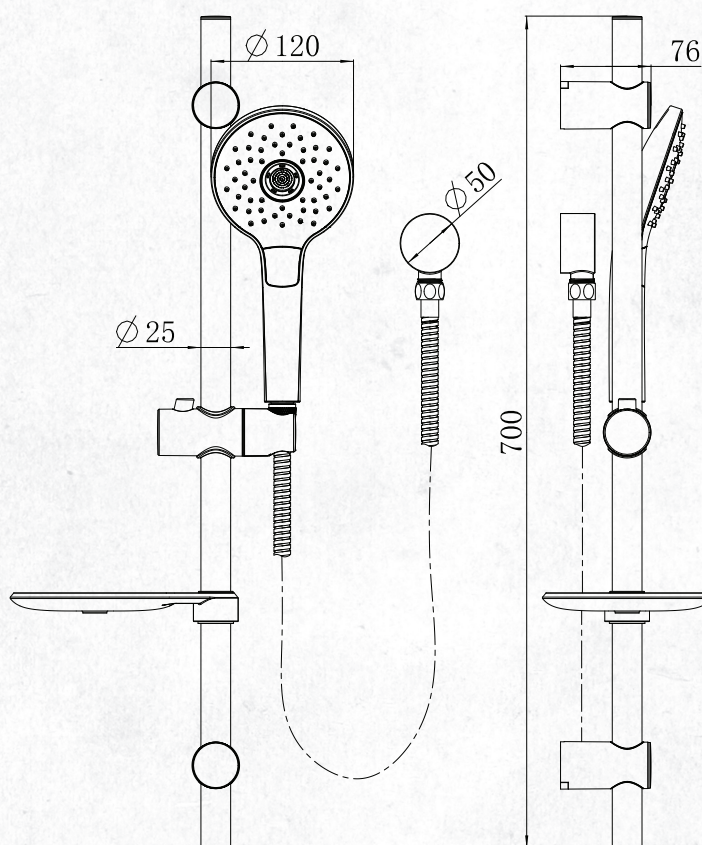

## DAWSON SHOWERS

Raymor Dawson offers a complete range of showering tapware styles meant to deliver affordable quality and great showering experience. Perfect for either renovation or a completely new bathroom project, Raymor Dawson is solidly built, packed with features, and complemented with contemporary in-trend design.

### THREE FUNCTION ROUND ADJUSTABLE RAIL

(7)728412 - Chrome

**CLASSIFICATION:** Suitable for **Mains Pressure** only

**INLET CONNECTIONS:** 1/2 " BSP

**WORKING PRESSURE:** 150 - 500kPa

**OPERATING TEMPERATURE:** 5 °C - 70 °C

- Three function handset with easy-change button (120mm face)
- Adjustable mounting points for easy retrofit
- Low maintenance
- Robust chrome finish
- Mains only

[www.mico.co.nz](http://www.mico.co.nz)