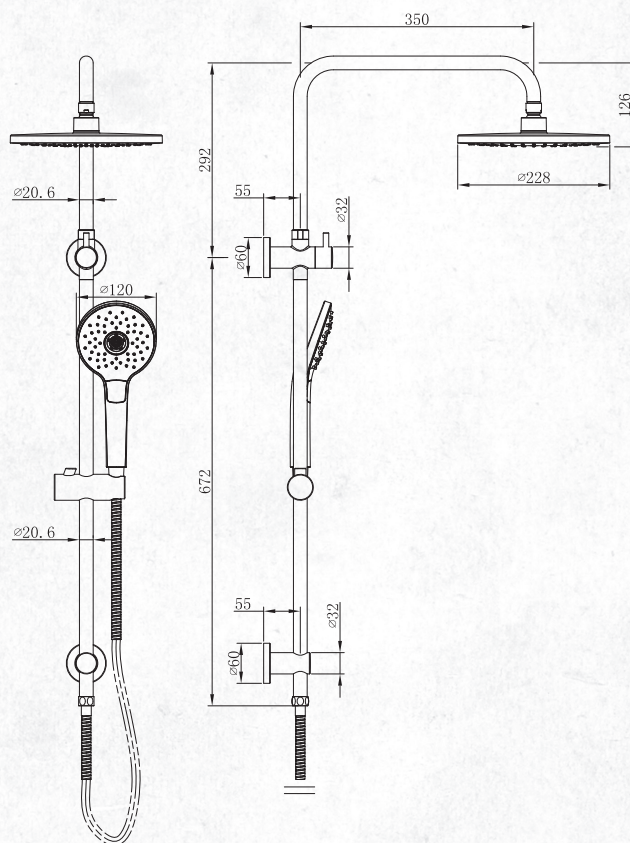

Raymor

DAWSON SHOWERS

Raymor Dawson offers a complete range of showering tapware styles meant to deliver affordable quality and great showering experience. Perfect for either renovation or a completely new bathroom project, Raymor Dawson is solidly built, packed with features, and complemented with contemporary in-trend design.

THREE FUNCTION TWIN SHOWER

(7)728414 - Chrome

CLASSIFICATION: Suitable for **Mains Pressure** only

INLET CONNECTIONS: 1/2 " BSP

WORKING PRESSURE: 150 - 500kPa

OPERATING TEMPERATURE: 5 °C - 70 °C

- Three function handset with easy-change button (120mm face)
- Overhead drencher (230mm)
- Low maintenance
- Robust chrome finish
- Mains only