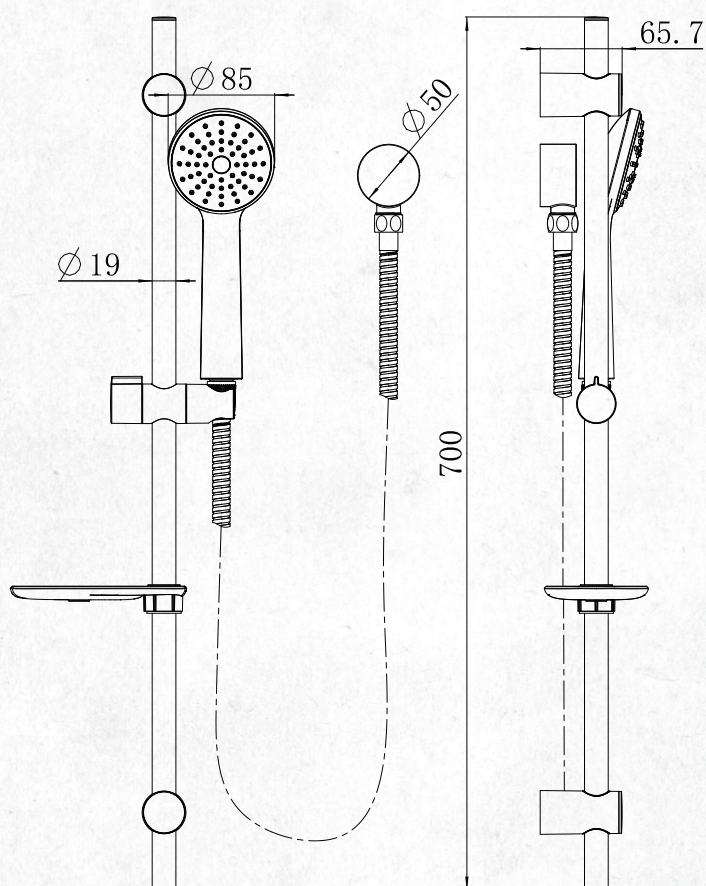

Raymor

DAWSON SHOWERS

Raymor Dawson offers a complete range of showering tapware styles meant to deliver affordable quality and great showering experience. Perfect for either renovation or a completely new bathroom project, Raymor Dawson is solidly built, packed with features, and complemented with contemporary in-trend design.

ONE FUNCTION RAIL SHOWER

(7)728405 - Chrome

CLASSIFICATION: Suitable for **Mains Pressure** only

INLET CONNECTIONS: 1/2 " BSP

WORKING PRESSURE: 150 - 500kPa

OPERATING TEMPERATURE: 5 °C - 70 °C

- One function handset (85mm face)
- Adjustable mounting points for easy retrofit
- Low maintenance
- Robust chrome finish
- Mains only