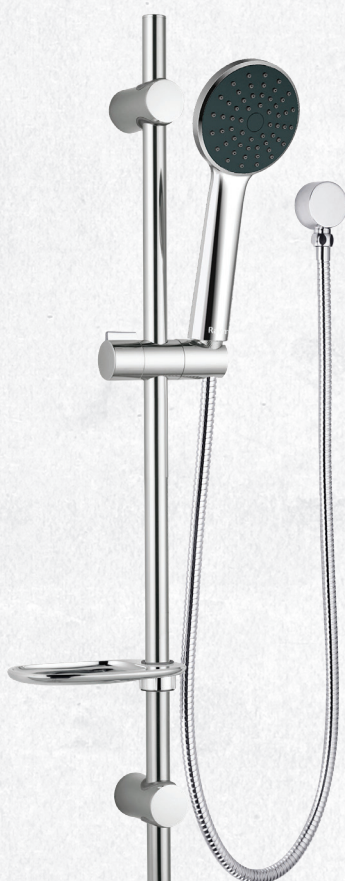

Raymor

DAWSON SHOWERS

Raymor Dawson offers a complete range of showering tapware styles meant to deliver affordable quality and great showering experience. Perfect for either renovation or a completely new bathroom project, Raymor Dawson is solidly built, packed with features, and complemented with contemporary in-trend design.

ONE FUNCTION RAIL SHOWER

(7)728405 - Chrome

CLASSIFICATION: Suitable for **Mains Pressure** only

INLET CONNECTIONS: 1/2 " BSP

WORKING PRESSURE: 150 - 500kPa

OPERATING TEMPERATURE: 5 °C - 70 °C

- One function handset (85mm face)
- Adjustable mounting points for easy retrofit
- Low maintenance
- Robust chrome finish
- Mains only