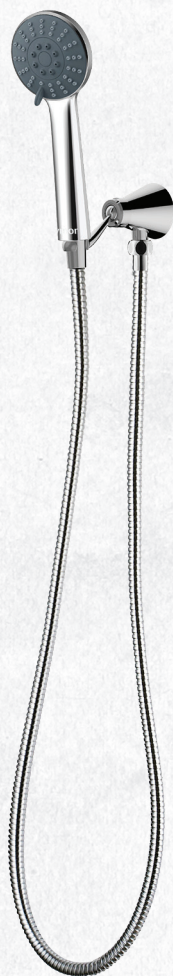

Raymor

DAWSON SHOWERS

Raymor Dawson offers a complete range of showering tapware styles meant to deliver affordable quality and great showering experience. Perfect for either renovation or a completely new bathroom project, Raymor Dawson is solidly built, packed with features, and complemented with contemporary in-trend design.

THREE FUNCTION HAND SHOWER

(7)728407 - Chrome

CLASSIFICATION: Suitable for **Mains Pressure** only

INLET CONNECTIONS: 1/2 " BSP

WORKING PRESSURE: 150 - 500kPa

OPERATING TEMPERATURE: 5 °C - 70 °C

- Three function handset (85mm face)
- Easy installation
- Ideal for retrofit
- Low maintenance
- Robust chrome finish
- Mains only