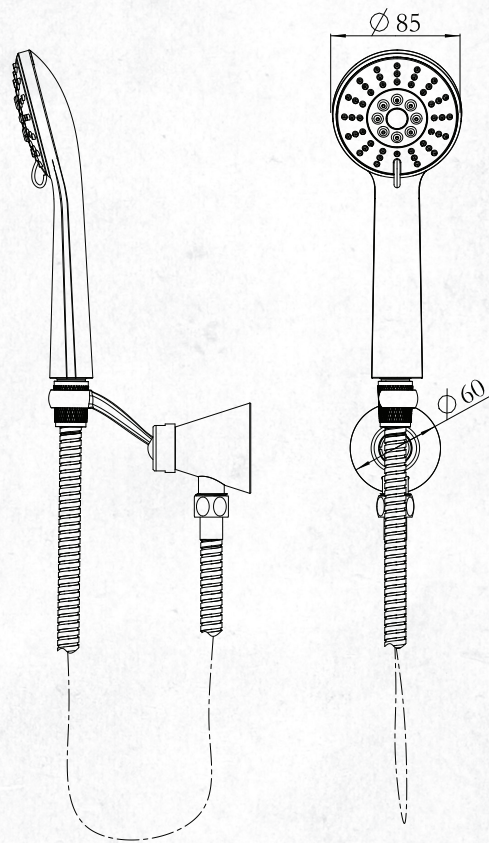

Raymor

DAWSON SHOWERS

Raymor Dawson offers a complete range of showering tapware styles meant to deliver affordable quality and great showering experience. Perfect for either renovation or a completely new bathroom project, Raymor Dawson is solidly built, packed with features, and complemented with contemporary in-trend design.

THREE FUNCTION HAND SHOWER

(7)728407 - Chrome

CLASSIFICATION: Suitable for **Mains Pressure** only

INLET CONNECTIONS: 1/2 " BSP

WORKING PRESSURE: 150 - 500kPa

OPERATING TEMPERATURE: 5 °C - 70 °C

- Three function handset (85mm face)
- Easy installation
- Ideal for retrofit
- Low maintenance
- Robust chrome finish
- Mains only