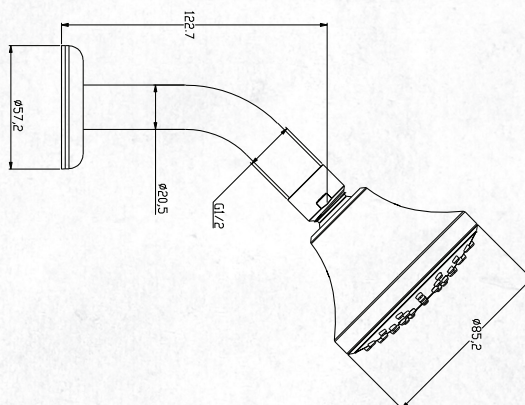

### ONE FUNCTION WALL SHOWER

(7)728406 - Chrome

**CLASSIFICATION:** Suitable for **Mains Pressure** only

**INLET CONNECTIONS:** 1/2 " BSP

**WORKING PRESSURE:** 150 - 500kPa

**OPERATING TEMPERATURE:** 5 °C - 70 °C

- One function handset (85mm face)
- Easy installation
- Ideal for retrofit
- Low maintenance
- Robust chrome finish
- Mains only

[www.mico.co.nz](http://www.mico.co.nz)

[www.placemakers.co.nz](http://www.placemakers.co.nz)