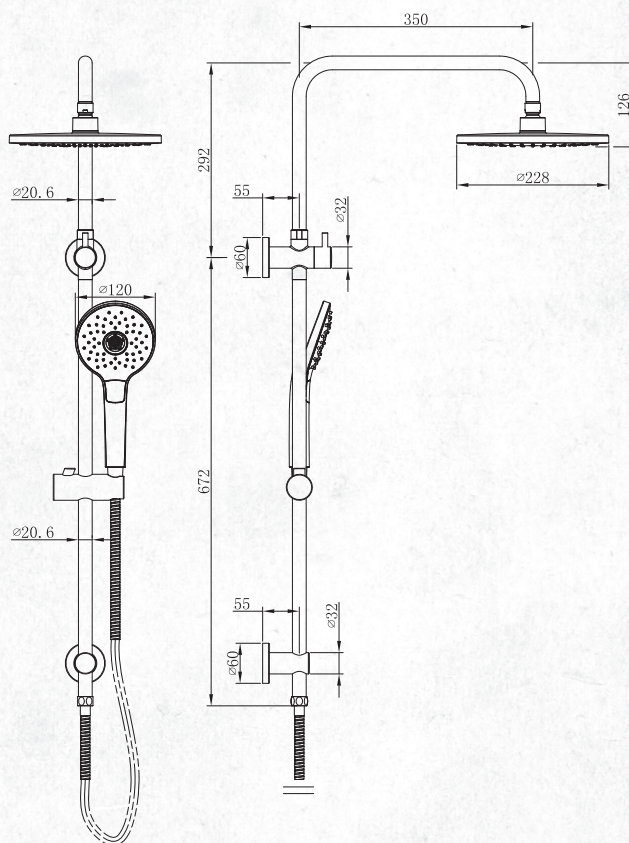

Raymor

DAWSON SHOWERS

Raymor Dawson offers a complete range of showering tapware styles meant to deliver affordable quality and great showering experience. Perfect for either renovation or a completely new bathroom project, Raymor Dawson is solidly built, packed with features, and complemented with contemporary in-trend design.

THREE FUNCTION TWIN SHOWER

(7)728415 - Matte Black

CLASSIFICATION: Suitable for **Mains Pressure** only

INLET CONNECTIONS: 1/2 " BSP

WORKING PRESSURE: 150 - 500kPa

OPERATING TEMPERATURE: 5 °C - 70 °C

- Three function handset with easy-change button (120mm face)
- Overhead drencher (230mm)
- Low maintenance
- Durable Matte Black finish (2 year warranty on finish)
- Mains only