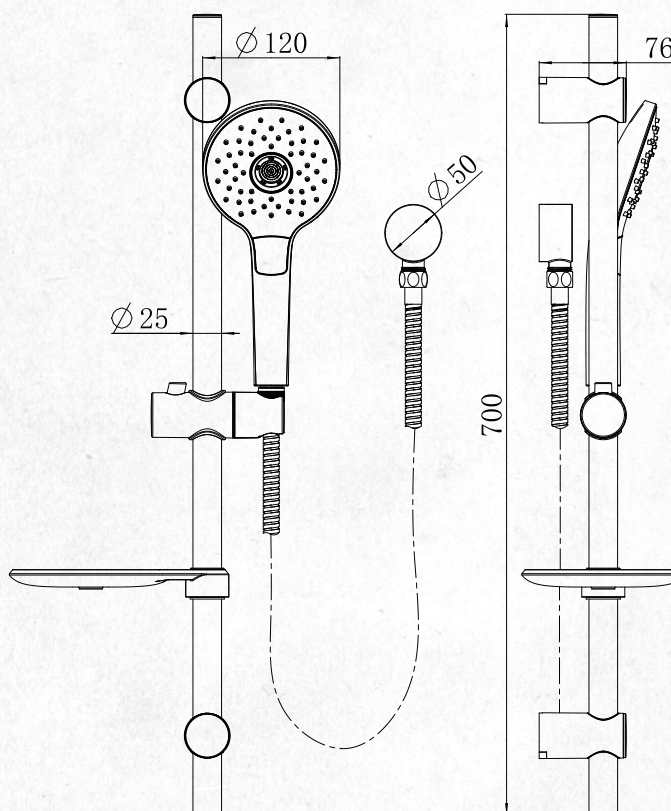

Raymor

DAWSON SHOWERS

Raymor Dawson offers a complete range of showering tapware styles meant to deliver affordable quality and great showering experience. Perfect for either renovation or a completely new bathroom project, Raymor Dawson is solidly built, packed with features, and complemented with contemporary in-trend design.

THREE FUNCTION ROUND ADJUSTABLE RAIL

(7)728413 - Matte Black

CLASSIFICATION: Suitable for **Mains Pressure** only

INLET CONNECTIONS: 1/2 " BSP

WORKING PRESSURE: 150 - 500kPa

OPERATING TEMPERATURE: 5 °C - 70 °C

- Three function handset with easy-change button (120mm face)
- Adjustable mounting points for easy retrofit
- Low maintenance
- Durable Matte Black finish (2 year warranty on finish)
- Mains only

www.mico.co.nz