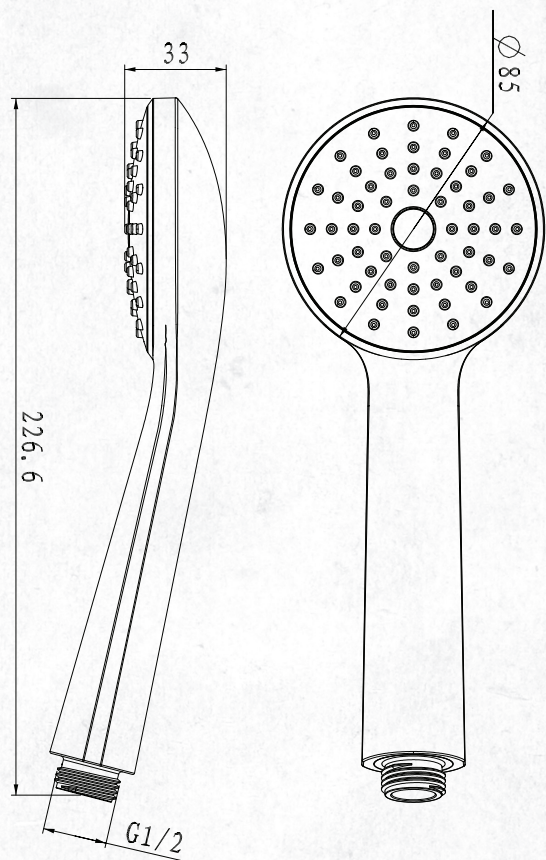

Raymor

DAWSON SHOWERS

Raymor Dawson offers a complete range of showering tapware styles meant to deliver affordable quality and great showering experience. Perfect for either renovation or a completely new bathroom project, Raymor Dawson is solidly built, packed with features, and complemented with contemporary in-trend design.

ONE FUNCTION HANDSET

(7)728404 - Chrome

CLASSIFICATION: Suitable for **Mains Pressure** only

INLET CONNECTIONS: 1/2 " BSP

WORKING PRESSURE: 150 - 500kPa

OPERATING TEMPERATURE: 5 °C - 70 °C

- One function handset (85mm face)
- Easy installation
- Low maintenance
- Robust chrome finish
- Mains only