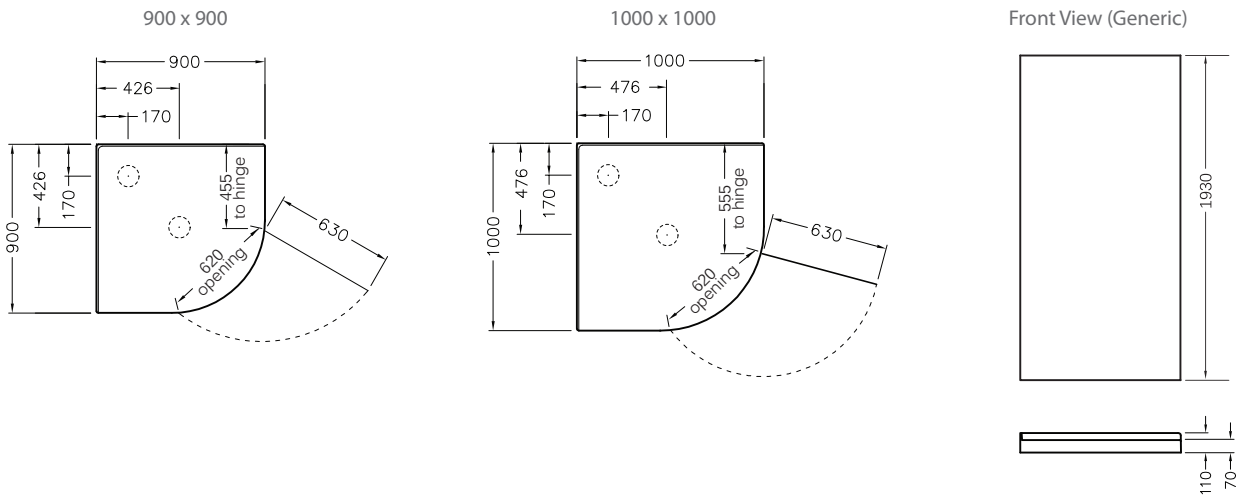

Product Codes

1000 x 1000mm	White		Polished Silver		Satin Silver	
	Rear Waste	Centre Waste	Rear Waste	Centre Waste	Rear Waste	Centre Waste
Corner Contour Plus Wall	706778A-0	706776A-0	706778A-SHP	706776A-SHP	706778A-SS	706776A-SS
Flat Wall	706779A-0	706777A-0	706779A-SHP	706777A-SHP	706779A-SS	706777A-SS
Tile Wall	706830A-0	706829A-0	706830A-SHP	706829A-SHP	706830A-SS	706829A-SS

900 x 900mm	White		Polished Silver		Satin Silver	
	Rear Waste	Centre Waste	Rear Waste	Centre Waste	Rear Waste	Centre Waste
Corner Contour Plus Wall	706782A-0	706780A-0	706782A-SHP	706780A-SHP	706782A-SS	706780A-SS
Flat Wall	706783A-0	706781A-0	706783A-SHP	706781A-SHP	706783A-SS	706781A-SS
Tile Wall	706832A-0	706831A-0	706832A-SHP	706831A-SHP	706832A-SS	706831A-SS

Trusted in New Zealand Since 1982

New Zealand
133 Diana Drive, Glenfield, Auckland, NZ
PO Box 100-146 NSMC, Auckland, 0745
Ph: 0800 100 382 Fax: 0800 66 44 88
www.engefield.co.nz

Australia
PO Box 154, Clifton Hill, Vic 3068
Ph: 1800 ENGLEFIELD (1800 364 533)
www.engefield.com

All measurements shown are in millimetres. Sizes are approximate.

August 2019
1381761-A04-C