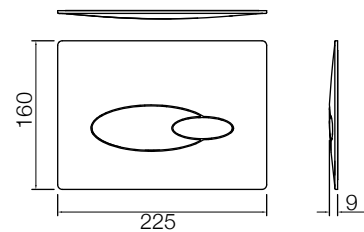

Kohler Code

- 4179A-NA
- 10611A-NA

• **Note Flush Plate**

Colour Options (Colour swatches indicative only)

-  75891T-CP - Polished Chrome
-  75891T-BV - Brushed Bronze
-  75891T-2BL - Blackened Bronze

Technical Details

• **Lynk Flush Plate**

Colour Options (Colour swatches indicative only)

-  75890T-CP - Polished Chrome

Technical Details

• **Oval Flush Plate**

Colour Options (Colour swatches indicative only)

-  4177A-CP - Polished Chrome

Technical Details

• **Beval Flush Plate**

Colour Options (Colour swatches indicative only)

-  8857A-CP - Polished Chrome

Technical Details