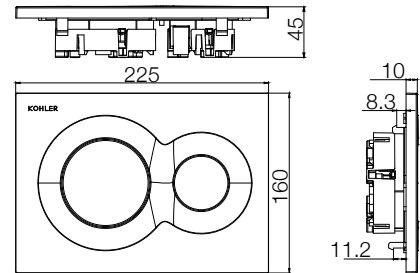

Technical Details