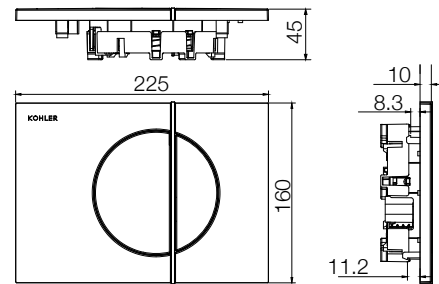

Kohler Code

- 4179A-NA
- 10611A-NA

• **Note Flush Plate**

Colour Options (Colour swatches indicative only)

-  75891T-CP - Polished Chrome
-  75891T-BV - Brushed Bronze
-  75891T-2BL - Blackened Bronze

Technical Details