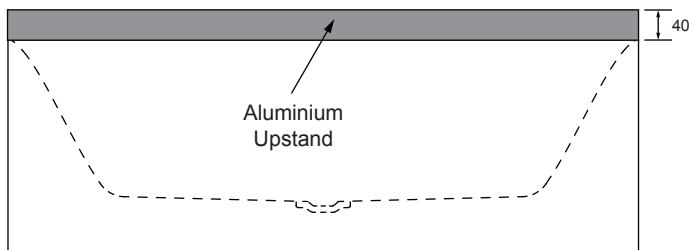

Sierra Freestanding, Back-To-Wall / Corner Bath With Optional Upstand

The Sierra freestanding and back-to-wall / corner bath offers a sleek style emphasised by slender edges and straight walls. Perfect as a freestanding bath or against any wall or corner. Available in two sizes, 1500 & 1700mm.

Sierra Freestanding, Back-To-Wall / Corner Bath With Optional Upstand

Technical Drawing - Bath

1500 Freestanding BTW/Corner Bath - Top View

1700 Freestanding BTW/Corner Bath - Top View

1500 Freestanding BTW/Corner Bath - Front View

1700 Freestanding BTW/Corner Bath - Front View

Technical Drawing - Upstand

2-Side LH Upstand

2-Side RH Upstand

1500/1700 Bath Upstand - Top View

1500/1700 Bath Upstand - Side View

1500/1700 Bath Upstand - Front View