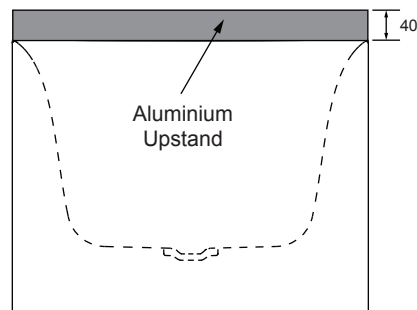

Sierra Freestanding, Back-To-Wall / Corner Bath With Optional Upstand

Technical Drawing - Bath

1500 Freestanding BTW/Corner Bath - Top View

1700 Freestanding BTW/Corner Bath - Top View

1500 Freestanding BTW/Corner Bath - Front View

1700 Freestanding BTW/Corner Bath - Front View

Technical Drawing - Upstand

2-Side LH Upstand

2-Side RH Upstand

1500/1700 Bath Upstand - Top View

1500/1700 Bath Upstand - Side View

1500/1700 Bath Upstand - Front View