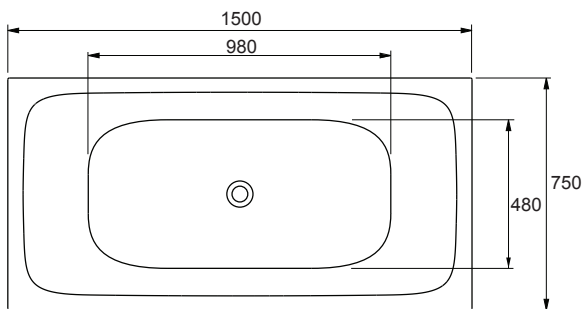

Sierra Freestanding, Back-To-Wall / Corner Bath With Optional Upstand

The Sierra freestanding and back-to-wall / corner bath offers a sleek style emphasised by slender edges and straight walls. Perfect as a freestanding bath or against any wall or corner. Available in two sizes, 1500 & 1700mm.

Size	External Dimensions (mm)			Internal Dimensions (mm)			Volume (L)
	Length	Width	Depth	Max Bathing Depth	Seating Base Width	Base Length	Full Capacity
Sierra 1500 Freestanding Bath	1500	750	585	440	480	980	240
Sierra 1700 Freestanding Bath	1700	750	585	440	480	1150	285

All measurements shown are in millimetres.
 Sizes are approximate.
 1367523-A04-B March 2019

Trusted in New Zealand Since 1982

New Zealand

133 Diana Drive, Glenfield, Auckland, New Zealand
 PO Box 100-146 NSMC, Auckland, 0745
 Ph: 0800 100 382 Fax: 0800 66 44 88
www.Englefield.co.nz

Sierra Freestanding, Back-To-Wall / Corner Bath With Optional Upstand

Technical Drawing - Bath

1500 Freestanding BTW/Corner Bath - Top View

1700 Freestanding BTW/Corner Bath - Top View

1500 Freestanding BTW/Corner Bath - Front View