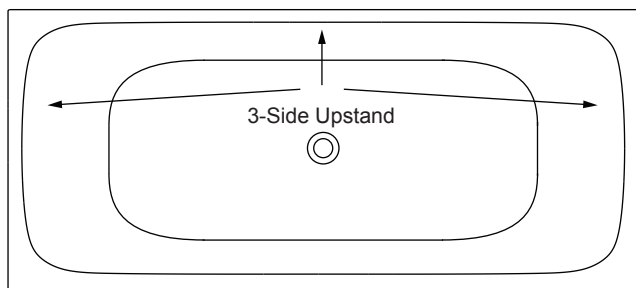

Sierra Freestanding, Back-To-Wall / Corner Bath With Optional Upstand

The Sierra freestanding and back-to-wall / corner bath offers a sleek style emphasised by slender edges and straight walls. Perfect as a freestanding bath or against any wall or corner. Available in two sizes, 1500 & 1700mm.

Sierra Freestanding, Back-To-Wall / Corner Bath With Optional Upstand

Technical Drawing - Bath

1500 Freestanding BTW/Corner Bath - Top View

1700 Freestanding BTW/Corner Bath - Top View

1500 Freestanding BTW/Corner Bath - Front View

1700 Freestanding BTW/Corner Bath - Front View

Technical Drawing - Upstand

2-Side LH Upstand

2-Side RH Upstand

1500/1700 Bath Upstand - Top View

1500/1700 Bath Upstand - Side View

1500/1700 Bath Upstand - Front View