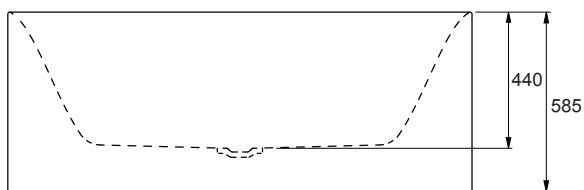

Sierra Freestanding, Back-To-Wall / Corner Bath With Optional Upstand

Technical Drawing - Bath

1500 Freestanding BTW/Corner Bath - Top View

1700 Freestanding BTW/Corner Bath - Top View

1500 Freestanding BTW/Corner Bath - Front View