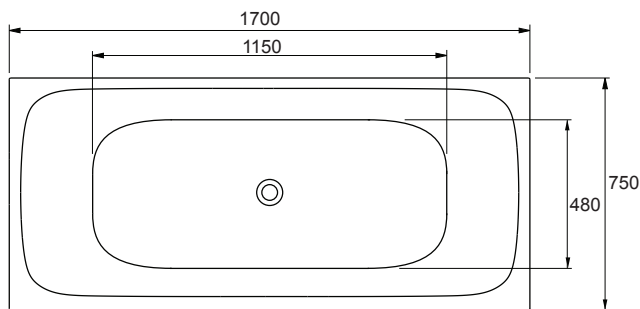

Sierra Freestanding, Back-To-Wall / Corner Bath With Optional Upstand

The Sierra freestanding and back-to-wall / corner bath offers a sleek style emphasised by slender edges and straight walls. Perfect as a freestanding bath or against any wall or corner. Available in two sizes, 1500 & 1700mm.

Size	External Dimensions (mm)			Internal Dimensions (mm)			Volume (L)
	Length	Width	Depth	Max Bathing Depth	Seating Base Width	Base Length	Full Capacity
Sierra 1500 Freestanding Bath	1500	750	585	440	480	980	240
Sierra 1700 Freestanding Bath	1700	750	585	440	480	1150	285

All measurements shown are in millimetres.
 Sizes are approximate.
 1367523-A04-B March 2019

Trusted in New Zealand Since 1982

New Zealand

133 Diana Drive, Glenfield, Auckland, New Zealand
 PO Box 100-146 NSMC, Auckland, 0745
 Ph: 0800 100 382 Fax: 0800 66 44 88
www.Englefield.co.nz

Sierra Freestanding, Back-To-Wall / Corner Bath With Optional Upstand

Technical Drawing - Bath

1500 Freestanding BTW/Corner Bath - Top View

1700 Freestanding BTW/Corner Bath - Top View

1500 Freestanding BTW/Corner Bath - Front View