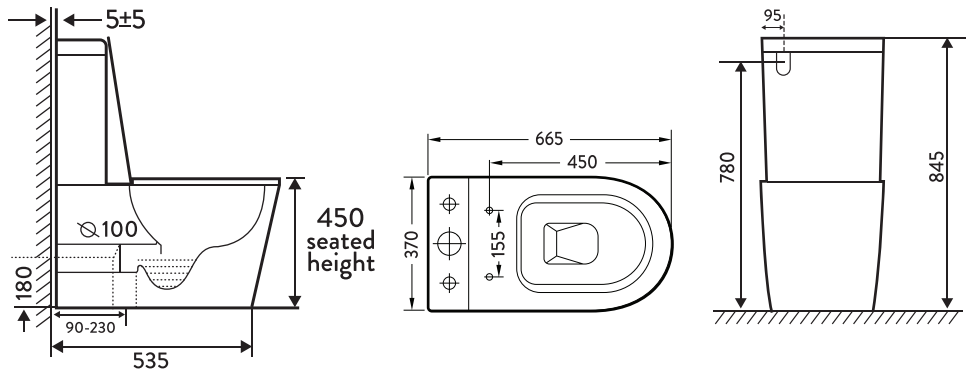

TORNADO V2

DIMENSIONS

CONNECTIONS

S-TRAP PC-60

60mm-185mm

This item comes included in box

S-TRAP PC-160

160mm-230mm