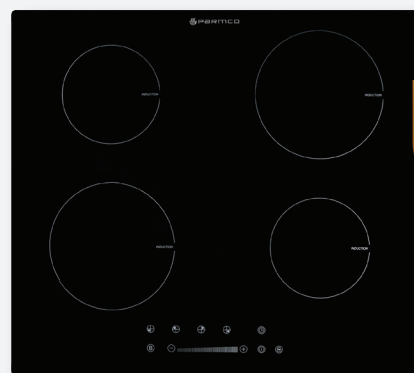

## INDUCTION HOB

600MM FRAMELESS  
TOUCH CONTROL

HX-2-6NF-INDUCT

- 9 Power Settings
- Induction Hob
- 4 Heat Zones
- Touch Slider Controls
- Timer
- Child Lock
- Boost Function
- Easy Clean Surface
- 25A Electrical Outlet Power Supply