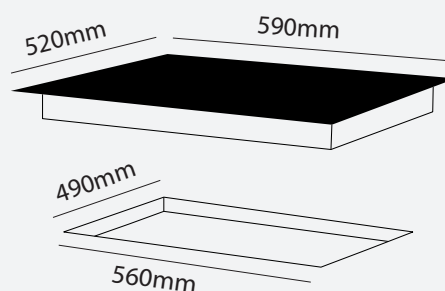

## INDUCTION HOB

600MM FRAMELESS  
TOUCH CONTROL

HX-2-6NF-INDUCT

- 9 Power Settings
- Induction Hob
- 4 Heat Zones
- Touch Slider Controls
- Timer
- Child Lock
- Boost Function
- Easy Clean Surface
- 25A Electrical Outlet Power Supply