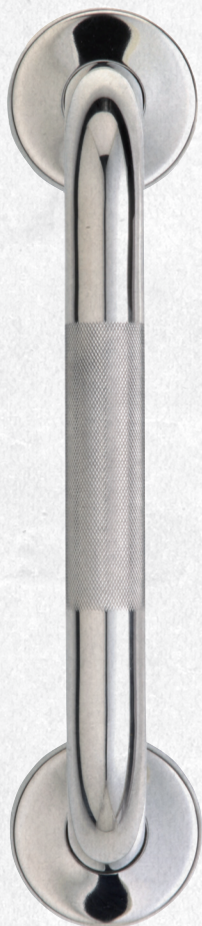

Raymor

CARE CLASSIC

Raymor Care Classic is a range of high quality and reliable grab rails and shower seats meant to care for the most vulnerable amongst us. Raymor Care offers dependable assistance our loved ones deserve.

KNURLED GRAB RAILS

Various Sizes: 300mm 450mm 600mm 750mm

Code	Size	A	B	C	D
(7)726221	300mm	332	379	300	85
(7)726222	450mm	482	525	450	85
(7)726224	600mm	620	675	600	85
(7)726225	750mm	782	829	750	85

FEATURES AND BENEFITS

- High polish stainless steel
- Knurled non slip surface
- 32mm easy grip diameter
- NZS 4121:2001 compliant
- 7 year Warranty
- Concealed fittings

FLEXIBLE INSTALLATION

Can be fitted horizontally vertically or on an incline