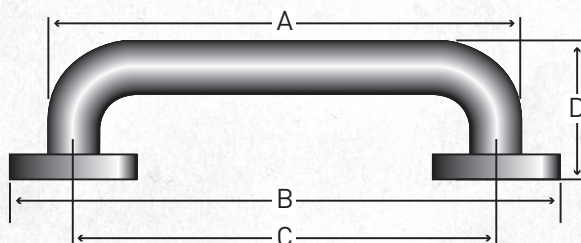

Raymor

CARE CLASSIC

Raymor Care Classic is a range of high quality and reliable grab rails and shower seats meant to care for the most vulnerable amongst us. Raymor Care offers dependable assistance our loved ones deserve.

KNURLED GRAB RAILS

Various Sizes: 300mm 450mm 600mm 750mm

Code	Size	A	B	C	D
(7)726221	300mm	332	379	300	85
(7)726222	450mm	482	525	450	85
(7)726224	600mm	620	675	600	85
(7)726225	750mm	782	829	750	85

FEATURES AND BENEFITS

- High polish stainless steel
- Knurled non slip surface
- 32mm easy grip diameter
- NZS 4121:2001 compliant
- 7 year Warranty
- Concealed fittings

FLEXIBLE INSTALLATION

Can be fitted horizontally vertically or on an incline