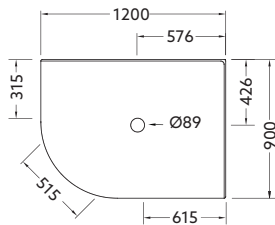

### Shower Options

**Frame:** Black, White, Polished Silver, Satin Silver.

**Size:** 1200x900mm.

**Wall:** Corner Contour Plus, Side Recessed, Flat or Tile Option.

**Tray:** Centre waste.

**Height:** 2000mm (1930mm without tray).

\*Chrome hardware is standard for all other finishes.

1200 x 900 Left Hand

1200 x 900 Right Hand

Front View (Generic)

Note: ¶ For 1200 x 900 Side Recessed walls the standard location of the recessed feature will be on the 1200mm leg. For enclosure 900 x 1200, with non standard location of recessed feature on the 900mm leg, needs to be ordered as components. Acrylic wall liner part number: 705030A-0.

## Product Codes

1200 x 900mm	White		Polished Silver		Satin Silver		Black	
	Left Hand	Right Hand	Left Hand	Right Hand	Left Hand	Right Hand	Left Hand	Right Hand
Corner Contour Plus Wall	706764A-0	706766A-0	706764A-SHP	706766A-SHP	706764A-SS	706766A-SS	706764A-BL	706766A-BL
Flat Wall	706765A-0	706767A-0	706765A-SHP	706767A-SHP	706765A-SS	706767A-SS	706765A-BL	706767A-BL
Side Recessed Wall ¶	706764A-CRW-0	706766A-CRW-0	706764A-CRW-SHP	706766A-CRW-SHP	706764A-CRW-SS	706766A-CRW-SS	706764A-CRW-BL	706766A-CRW-BL
Tile Wall	706823A-0	706824A-0	706823A-SHP	706824A-SHP	706823A-SS	706824A-SS	706823A-BL	706824A-BL