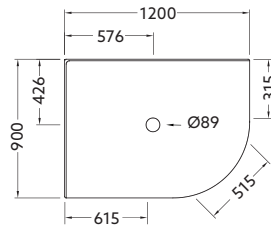

### Shower Options

**Frame:** Black, White, Polished Silver, Satin Silver.

**Size:** 1200x900mm.

**Wall:** Corner Contour Plus, Side Recessed, Flat or Tile Option.

**Tray:** Centre waste.

**Height:** 2000mm (1930mm without tray).

\*Chrome hardware is standard for all other finishes.

1200 x 900 Left Hand

1200 x 900 Right Hand

Front View (Generic)

Note: ¶ For 1200 x 900 Side Recessed walls the standard location of the recessed feature will be on the 1200mm leg. For enclosure 900 x 1200, with non standard location of recessed feature on the 900mm leg, needs to be ordered as components. Acrylic wall liner part number: 705030A-0.

## Product Codes

1200 x 900mm	White		Polished Silver		Satin Silver		Black	
	Left Hand	Right Hand	Left Hand	Right Hand	Left Hand	Right Hand	Left Hand	Right Hand
Corner Contour Plus Wall	706764A-0	706766A-0	706764A-SHP	706766A-SHP	706764A-SS	706766A-SS	706764A-BL	706766A-BL
Flat Wall	706765A-0	706767A-0	706765A-SHP	706767A-SHP	706765A-SS	706767A-SS	706765A-BL	706767A-BL
Side Recessed Wall ¶	706764A-CRW-0	706766A-CRW-0	706764A-CRW-SHP	706766A-CRW-SHP	706764A-CRW-SS	706766A-CRW-SS	706764A-CRW-BL	706766A-CRW-BL
Tile Wall	706823A-0	706824A-0	706823A-SHP	706824A-SHP	706823A-SS	706824A-SS	706823A-BL	706824A-BL