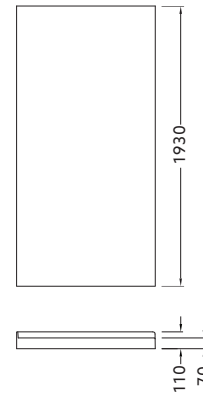

### Shower Options

**Frame:** Black, White, Polished Silver, Satin Silver.

**Size:** 1200x900mm.

**Wall:** Corner Contour Plus, Side Recessed, Flat or Tile Option.

**Tray:** Centre waste.

**Height:** 2000mm (1930mm without tray).

\*Chrome hardware is standard for all other finishes.

1200 x 900 Left Hand

1200 x 900 Right Hand

Front View (Generic)

Note: ¶ For 1200 x 900 Side Recessed walls the standard location of the recessed feature will be on the 1200mm leg. For enclosure 900 x 1200, with non standard location of recessed feature on the 900mm leg, needs to be ordered as components. Acrylic wall liner part number: 705030A-0.

## Product Codes

1200 x 900mm	White		Polished Silver		Satin Silver		Black	
	Left Hand	Right Hand	Left Hand	Right Hand	Left Hand	Right Hand	Left Hand	Right Hand
Corner Contour Plus Wall	706764A-0	706766A-0	706764A-SHP	706766A-SHP	706764A-SS	706766A-SS	706764A-BL	706766A-BL
Flat Wall	706765A-0	706767A-0	706765A-SHP	706767A-SHP	706765A-SS	706767A-SS	706765A-BL	706767A-BL
Side Recessed Wall ¶	706764A-CRW-0	706766A-CRW-0	706764A-CRW-SHP	706766A-CRW-SHP	706764A-CRW-SS	706766A-CRW-SS	706764A-CRW-BL	706766A-CRW-BL
Tile Wall	706823A-0	706824A-0	706823A-SHP	706824A-SHP	706823A-SS	706824A-SS	706823A-BL	706824A-BL

900 x 1200mm	White		Polished Silver		Satin Silver		Black	
	Left Hand	Right Hand	Left Hand	Right Hand	Left Hand	Right Hand	Left Hand	Right Hand
Return Wall 1200mm	706723A-0	706723A-0	706723A-SHP	706723A-SHP	706723A-SS	706723A-SS	706723A-BL	706723A-BL
Round SLD Door	706722A-NA	706722A-NA	706722A-NA	706722A-NA	706722A-NA	706722A-NA	706722A-BL	706722A-BL
Side Recessed Wall ¶	705030A-0	705030A-0	705030A-0	705030A-0	705030A-0	705030A-0	705030A-0	705030A-0
QF Low Tray 12x9 CW	72552A-0	72553A-0	72552A-0	72553A-0	72552A-0	72553A-0	72552A-0	72553A-0
Adhesive Pack	16520A-0	16520A-0	16521A-SHP	16521A-SHP	16521A-SHP	16521A-SHP	16521A-SHP	16521A-SHP
Easy-Clean trap 40mm-CP	A0629-CP	A0629-CP	A0629-CP	A0629-CP	A0629-CP	A0629-CP	A0629-AS-0	A0629-AS-0