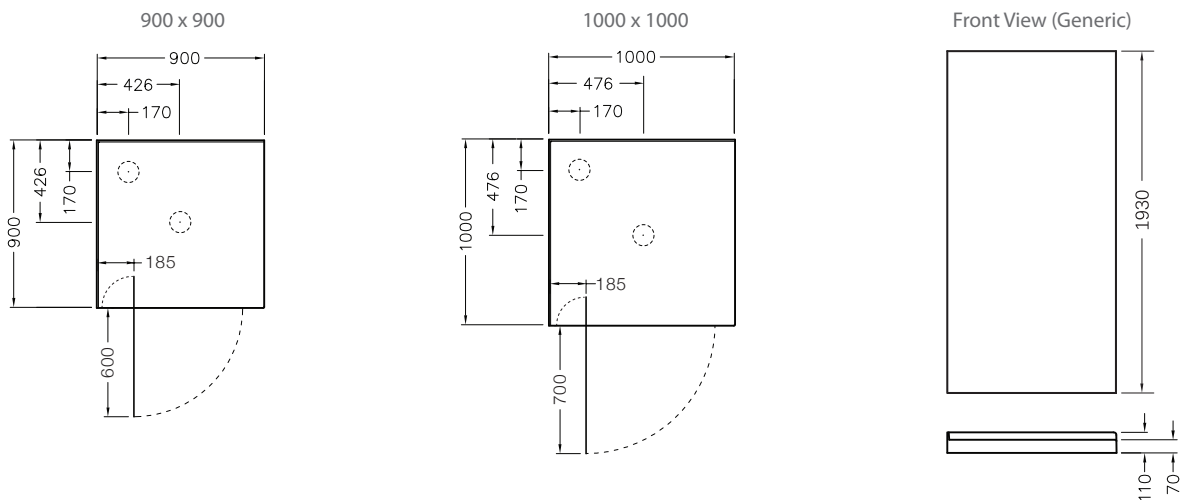

Optional Accessories

Hi-Flow Waste Outlet.

*Black Easy Clean Trap provided with black frame showers

Product Codes

1000 x 1000mm	Black		White		Polished Silver		Satin Silver	
	Rear Waste	Centre Waste	Rear Waste	Centre Waste	Rear Waste	Centre Waste	Rear Waste	Centre Waste
Corner Contour Plus Wall	706740A-BL	706738A-BL	706740A-0	706738A-0	706740A-SHP	706738A-SHP	706740A-SS	706738A-SS
Flat Wall	706741A-BL	706739A-BL	706741A-0	706739A-0	706741A-SHP	706739A-SHP	706741A-SS	706739A-SS
Side Recessed Wall	706738A-RRW-BL	706738A-CRW-BL	706738A-RRW-0	706738A-CRW-0	706738A-RRW-SHP	706738A-CRW-SHP	706738A-RRW-SS	706738A-CRW-SS
Tile Wall	706811A-BL	706810A-BL	706811A-0	706810A-0	706811A-SHP	706810A-SHP	706811A-SS	706810A-SS

900 x 900mm	Black		White		Polished Silver		Satin Silver	
	Rear Waste	Centre Waste	Rear Waste	Centre Waste	Rear Waste	Centre Waste	Rear Waste	Centre Waste
Corner Contour Plus Wall	706744A-BL	706742A-BL	706744A-0	706742A-0	706744A-SHP	706742A-SHP	706744A-SS	706742A-SS
Flat Wall	706745A-BL	706743A-BL	706745A-0	706743A-0	706745A-SHP	706743A-SHP	706745A-SS	706743A-SS
Side Recessed Wall	706742A-RRW-BL	706742A-CRW-BL	706742A-RRW-0	706742A-CRW-0	706742A-RRW-SHP	706742A-CRW-SHP	706742A-RRW-SS	706742A-CRW-SS
Tile Wall	706813A-BL	706812A-BL	706813A-0	706812A-0	706813A-SHP	706812A-SHP	706813A-SS	706812A-SS

Trusted in New Zealand Since 1982

New Zealand
133 Diana Drive, Glenfield, Auckland, NZ
PO Box 100-146 NSMC, Auckland, 0745
Ph: 0800 100 382 Fax: 0800 66 44 88
www.engefield.co.nz

Australia
PO Box 154, Clifton Hill, Vic 3068
Ph: 1800 ENGLEFIELD (1800 364 533)
www.engefield.com

All measurements shown are in millimetres. Sizes are approximate.

Feb 2020
1367347-A04-F