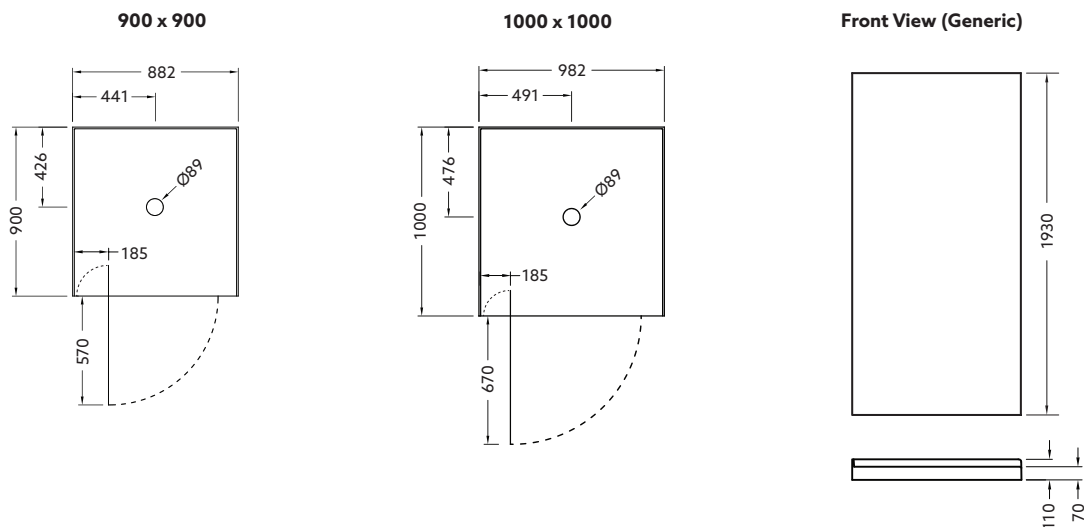

SHOWER ENCLOSURES

Valencia® Elite Alcove Pivot Shower - 1000mm, 900mm

The Valencia Elite Alcove Pivot Shower combines exceptional performance with ease of installation. Beautifully engineered, this shower is available in a range of finishes, sizes and wall options. The enclosure features a fully reversible door boasting 6mm toughened safety glass with Englefield CleanLess® glass treatment. The Quick-Fit low profile tray features an ultra high 40mm upstand for maximum watertightness, ensuring long lasting performance.

Shower Options

Frame: Black, White, Polished Silver, Satin Silver.
Size: 1000x1000mm, 900x900mm.
Wall: Corner Contour Plus, Side Recessed, Flat or Tile Option.
Tray: Centre waste.
Height: 2000mm (1930mm without tray).

Optional Accessories

Hi-Flow Waste Outlet.

Note: Tapware and accessories illustrated in photography are not included

*Black Easy Clean Trap provided with black frame showers

Product Codes

1000 x 1000mm	Black Centre Waste	White Centre Waste	Polished Silver Centre Waste	Satin Silver Centre Waste
Corner Contour Plus Wall	706756A-BL	706756A-0	706756A-SHP	706756A-SS
Flat Wall	706757A-BL	706757A-0	706757A-SHP	706757A-SS
Side Recessed Wall †	706756A-3CRW-BL	706756A-3CRW-0	706756A-3CRW-SHP	706756A-3CRW-SS
Tile Wall	706819A-BL	706819A-0	706819A-SHP	706819A-SS

900 x 900mm	Black Centre Waste	White Centre Waste	Polished Silver Centre Waste	Satin Silver Centre Waste
Corner Contour Plus Wall	706758A-BL	706758A-0	706758A-SHP	706758A-SS
Flat Wall	706759A-BL	706759A-0	706759A-SHP	706759A-SS
Side Recessed Wall †	706758A-3CRW-BL	706758A-3CRW-0	706758A-3CRW-SHP	706758A-3CRW-SS
Tile Wall	706820A-BL	706820A-0	706820A-SHP	706820A-SS