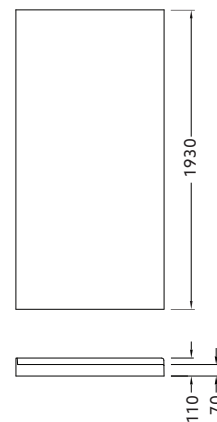

SHOWER ENCLOSURES

Valencia® Elite Square Corner Pivot Shower - 1200 x 900mm

The Valencia Elite 1200mm Corner Pivot Shower combines exceptional performance with ease of installation. Beautifully engineered, this shower is available in a range of finishes and wall options. The enclosure features a fully reversible door boasting 6mm toughened safety glass with Englefield CleanLess® glass treatment. The Quick-Fit low profile tray features an ultra high 40mm upstand for maximum watertightness, ensuring long lasting performance.

Shower Options

Frame:** White, Black, Polished Silver, Satin Silver.
Size: 1200x900mm.
Wall: Corner Contour Plus, Side Recessed, Flat or Tile Options.
Tray: Centre waste.
Height: 2000mm (1930mm without tray).

1200 x 900 (Left Hand)

1200 x 900 (Right Hand)

Front View (Generic)

Note: ¶ For 1200 x 900 Side Recessed walls the standard location of the recessed feature will be on the 1200mm leg. For enclosure 900 x 1200, with non standard location of recessed feature on the 900mm leg, needs to be ordered as components. Acrylic wall liner part number: 705030A-0.

Product Codes

1200 x 900mm	White		Polished Silver		Satin Silver		Black	
	LH	RH	LH	RH	LH	RH	LH	RH
Corner Contour Plus Wall	706735A-0	706734A-0	706735A-SHP	706734A-SHP	706735A-SS	706734A-SS	706735A-BL	706734A-BL
Flat Wall	706737A-0	706736A-0	706737A-SHP	706736A-SHP	706737A-SS	706736A-SS	706737A-BL	706736A-BL
Side Recessed Wall ¶	706735A-CRW-0	706734A-CRW-0	706735A-CRW-SHP	706734A-CRW-SHP	706735A-CRW-SS	706734A-CRW-SS	706735A-CRW-BL	706734A-CRW-BL
Tile Wall	706809A-0	706808A-0	706809A-SHP	706808A-SHP	706809A-SS	706808A-SS	706809A-BL	706808A-BL