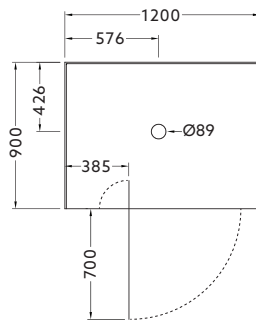

Shower Options

Frame:** White, Black, Polished Silver, Satin Silver.
Size: 1200x900mm.
Wall: Corner Contour Plus, Side Recessed, Flat or Tile Options.
Tray: Centre waste.
Height: 2000mm (1930mm without tray).

1200 x 900 (Left Hand)

1200 x 900 (Right Hand)

Front View (Generic)

Note: ¶ For 1200 x 900 Side Recessed walls the standard location of the recessed feature will be on the 1200mm leg. For enclosure 900 x 1200, with non standard location of recessed feature on the 900mm leg, needs to be ordered as components. Acrylic wall liner part number: 705030A-0.

Product Codes

1200 x 900mm	White		Polished Silver		Satin Silver		Black	
	LH	RH	LH	RH	LH	RH	LH	RH
Corner Contour Plus Wall	706735A-0	706734A-0	706735A-SHP	706734A-SHP	706735A-SS	706734A-SS	706735A-BL	706734A-BL
Flat Wall	706737A-0	706736A-0	706737A-SHP	706736A-SHP	706737A-SS	706736A-SS	706737A-BL	706736A-BL
Side Recessed Wall ¶	706735A-CRW-0	706734A-CRW-0	706735A-CRW-SHP	706734A-CRW-SHP	706735A-CRW-SS	706734A-CRW-SS	706735A-CRW-BL	706734A-CRW-BL
Tile Wall	706809A-0	706808A-0	706809A-SHP	706808A-SHP	706809A-SS	706808A-SS	706809A-BL	706808A-BL

900 x 1200mm	White		Polished Silver		Satin Silver		Black	
	Left Hand	Right Hand	Left Hand	Right Hand	Left Hand	Right Hand	Left Hand	Right Hand
Return Wall 1200mm	23448A-0	23448A-0	23448A-SHP	23448A-SHP	23448A-SS	23448A-SS	23448A-BL	23448A-BL
SQ CNR Door	706710A-0	706710A-0	706710A-SHP	706710A-SHP	706710A-SS	706710A-SS	706710A-BL	706710A-BL
Side Recessed	705030A-0	705030A-0	705030A-0	705030A-0	705030A-0	705030A-0	705030A-0	705030A-0
QF Low Tray 12x9 CW	72550A-0	72551A-0	72550A-0	72551A-0	72550A-0	72551A-0	72550A-0	72551A-0
Adhesive Pack	16520A-0	16520A-0	16521A-SHP	16521A-SHP	16521A-SHP	16521A-SHP	16521A-SHP	16521A-SHP
Easy-Clean trap 40mm-CP	A0629-CP	A0629-CP	A0629-CP	A0629-CP	A0629-CP	A0629-CP	A0629-AS-0	A0629-AS-0