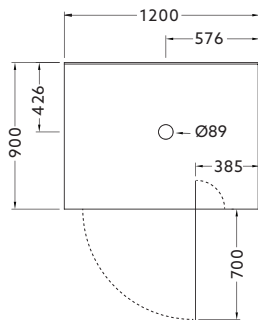

SHOWER ENCLOSURES

Valencia® Elite Square Corner Pivot Shower - 1200 x 900mm

The Valencia Elite 1200mm Corner Pivot Shower combines exceptional performance with ease of installation. Beautifully engineered, this shower is available in a range of finishes and wall options. The enclosure features a fully reversible door boasting 6mm toughened safety glass with Englefield CleanLess® glass treatment. The Quick-Fit low profile tray features an ultra high 40mm upstand for maximum watertightness, ensuring long lasting performance.

Shower Options

Frame:** White, Black, Polished Silver, Satin Silver.
Size: 1200x900mm.
Wall: Corner Contour Plus, Side Recessed, Flat or Tile Options.
Tray: Centre waste.
Height: 2000mm (1930mm without tray).

1200 x 900 (Left Hand)

1200 x 900 (Right Hand)

Front View (Generic)

Note: ¶ For 1200 x 900 Side Recessed walls the standard location of the recessed feature will be on the 1200mm leg. For enclosure 900 x 1200, with non standard location of recessed feature on the 900mm leg, needs to be ordered as components. Acrylic wall liner part number: 705030A-0.

Product Codes

1200 x 900mm	White		Polished Silver		Satin Silver		Black	
	LH	RH	LH	RH	LH	RH	LH	RH
Corner Contour Plus Wall	706735A-0	706734A-0	706735A-SHP	706734A-SHP	706735A-SS	706734A-SS	706735A-BL	706734A-BL
Flat Wall	706737A-0	706736A-0	706737A-SHP	706736A-SHP	706737A-SS	706736A-SS	706737A-BL	706736A-BL
Side Recessed Wall ¶	706735A-CRW-0	706734A-CRW-0	706735A-CRW-SHP	706734A-CRW-SHP	706735A-CRW-SS	706734A-CRW-SS	706735A-CRW-BL	706734A-CRW-BL
Tile Wall	706809A-0	706808A-0	706809A-SHP	706808A-SHP	706809A-SS	706808A-SS	706809A-BL	706808A-BL