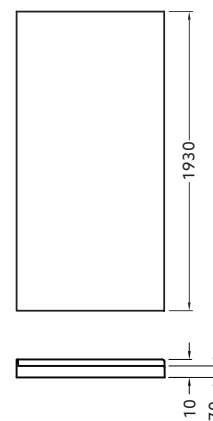

Shower Options

Frame:** Black, White, Polished Silver, Satin Silver.
Size: 1000x1000mm, 900x900mm.
Wall: Corner Contour Plus, Side Recessed, Flat or Tile Option.
Tray: Centre or rear corner waste.
Height: 2000mm (1930mm without tray).

900 x 900

1000 x 1000

Front View (Generic)

Product Codes

1000 x 1000mm	White		Polished Silver		Satin Silver		Black	
	Rear Waste	Centre Waste	Rear Waste	Centre Waste	Rear Waste	Centre Waste	Rear Waste	Centre Waste
Corner Contour Plus Wall	706770A-0	706768A-0	706770A-SHP	706768A-SHP	706770A-SS	706768A-SS	706770A-BL	706768A-BL
Flat Wall	706771A-0	706769A-0	706771A-SHP	706769A-SHP	706771A-SS	706769A-SS	706771A-BL	706769A-BL
Side Recessed Wall	706768A-RRW-0	706768A-CRW-0	706768A-RRW-SHP	706768A-CRW-SHP	706768A-RRW-SS	706768A-CRW-SS	706768A-RRW-BL	706768A-CRW-BL
Tile Wall	706826A-0	706825A-0	706826A-SHP	706825A-SHP	706826A-SS	706825A-SS	706826A-BL	706825A-BL