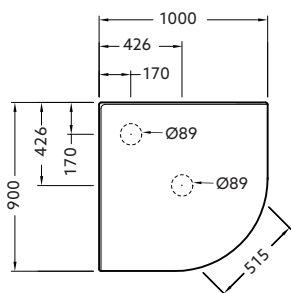

Shower Options

Frame:** Black, White, Polished Silver, Satin Silver.
Size: 1000x1000mm, 900x900mm.
Wall: Corner Contour Plus, Side Recessed, Flat or Tile Option.
Tray: Centre or rear corner waste.
Height: 2000mm (1930mm without tray).

900 x 900

1000 x 1000

Front View (Generic)

Product Codes

1000 x 1000mm	White		Polished Silver		Satin Silver		Black	
	Rear Waste	Centre Waste	Rear Waste	Centre Waste	Rear Waste	Centre Waste	Rear Waste	Centre Waste
Corner Contour Plus Wall	706770A-0	706768A-0	706770A-SHP	706768A-SHP	706770A-SS	706768A-SS	706770A-BL	706768A-BL
Flat Wall	706771A-0	706769A-0	706771A-SHP	706769A-SHP	706771A-SS	706769A-SS	706771A-BL	706769A-BL
Side Recessed Wall	706768A-RRW-0	706768A-CRW-0	706768A-RRW-SHP	706768A-CRW-SHP	706768A-RRW-SS	706768A-CRW-SS	706768A-RRW-BL	706768A-CRW-BL
Tile Wall	706826A-0	706825A-0	706826A-SHP	706825A-SHP	706826A-SS	706825A-SS	706826A-BL	706825A-BL

900 x 900mm	White		Polished Silver		Satin Silver		Black	
	Rear Waste	Centre Waste	Rear Waste	Centre Waste	Rear Waste	Centre Waste	Rear Waste	Centre Waste
Corner Contour Plus Wall	706774A-0	706772A-0	706774A-SHP	706772A-SHP	706774A-SS	706772A-SS	706774A-BL	706772A-BL
Flat Wall	706775A-0	706773A-0	706775A-SHP	706773A-SHP	706775A-SS	706773A-SS	706775A-BL	706773A-BL
Side Recessed Wall	706772A-RRW-0	706772A-CRW-0	706772A-RRW-SHP	706772A-CRW-SHP	706772A-RRW-SS	706772A-CRW-SS	706772A-RRW-BL	706772A-CRW-BL
Tile Wall	706828A-0	706827A-0	706828A-SHP	706827A-SHP	706828A-SS	706827A-SS	706828A-BL	706827A-BL