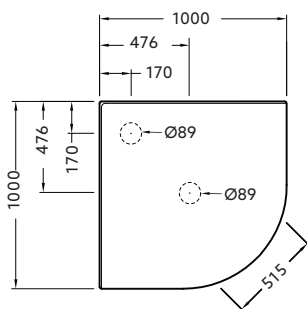

Shower Options

Frame:** Black, White, Polished Silver, Satin Silver.
Size: 1000x1000mm, 900x900mm.
Wall: Corner Contour Plus, Side Recessed, Flat or Tile Option.
Tray: Centre or rear corner waste.
Height: 2000mm (1930mm without tray).

900 x 900

1000 x 1000

Front View (Generic)

Product Codes

1000 x 1000mm	White		Polished Silver		Satin Silver		Black	
	Rear Waste	Centre Waste	Rear Waste	Centre Waste	Rear Waste	Centre Waste	Rear Waste	Centre Waste
Corner Contour Plus Wall	706770A-0	706768A-0	706770A-SHP	706768A-SHP	706770A-SS	706768A-SS	706770A-BL	706768A-BL
Flat Wall	706771A-0	706769A-0	706771A-SHP	706769A-SHP	706771A-SS	706769A-SS	706771A-BL	706769A-BL
Side Recessed Wall	706768A-RRW-0	706768A-CRW-0	706768A-RRW-SHP	706768A-CRW-SHP	706768A-RRW-SS	706768A-CRW-SS	706768A-RRW-BL	706768A-CRW-BL
Tile Wall	706826A-0	706825A-0	706826A-SHP	706825A-SHP	706826A-SS	706825A-SS	706826A-BL	706825A-BL

900 x 900mm	White		Polished Silver		Satin Silver		Black	
	Rear Waste	Centre Waste	Rear Waste	Centre Waste	Rear Waste	Centre Waste	Rear Waste	Centre Waste
Corner Contour Plus Wall	706774A-0	706772A-0	706774A-SHP	706772A-SHP	706774A-SS	706772A-SS	706774A-BL	706772A-BL
Flat Wall	706775A-0	706773A-0	706775A-SHP	706773A-SHP	706775A-SS	706773A-SS	706775A-BL	706773A-BL
Side Recessed Wall	706772A-RRW-0	706772A-CRW-0	706772A-RRW-SHP	706772A-CRW-SHP	706772A-RRW-SS	706772A-CRW-SS	706772A-RRW-BL	706772A-CRW-BL
Tile Wall	706828A-0	706827A-0	706828A-SHP	706827A-SHP	706828A-SS	706827A-SS	706828A-BL	706827A-BL