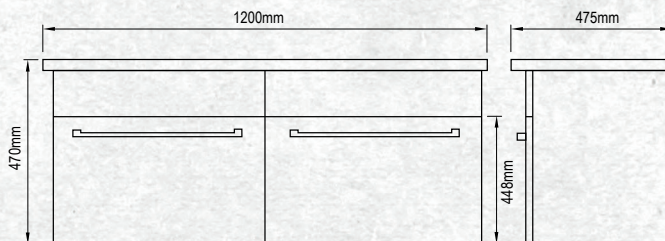

SPECIFICATION