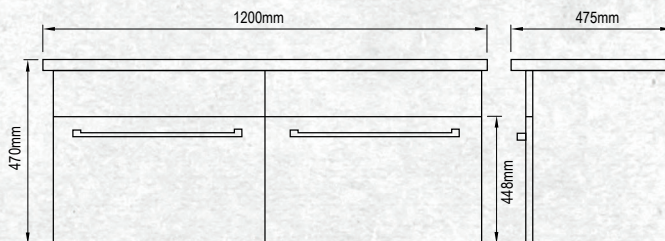

SPECIFICATION

TAPWARE AND ACCESSORIES NOT INCLUDED