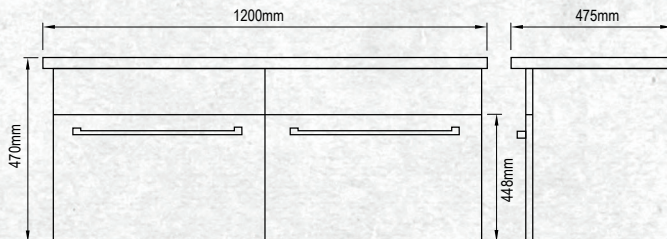

SPECIFICATION