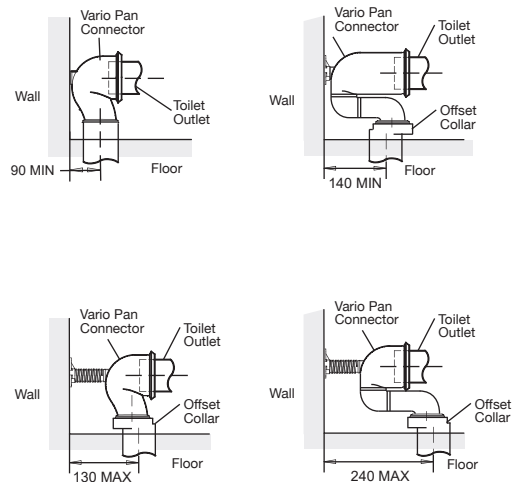

Milano™ Back-to-Wall Toilet Suite

The Milano is a premium Englefield back to wall (BTW) toilet suite which features a 4 star water rating and a metal hinge, Quiet-Close, Quick-Release seat.

Colour/Finish Material	White Vitreous China
Included Components	Milano Toilet Tank 4.5/3L Milano Toilet Pan 4.5/3L with Vario & offset Pan Collar Milano Seat (Quiet-Close & Quick-Release)
S - Trap installation	Short Vario Pan Connector 12504A-NA & offset Pan Collar 100794 set out: 90 - 130mm Optional Large Vario Pan Connector 77837A-NA set out: 160 - 220mm (not supplied)
P - Trap installation	Set out: 185 mm
Water Inlet	Top Left Rear inlet (standard)
WELS Rating	4 star - 4.5/3 litre dual flush

WELS RATING
(4 Star 3.5 L av. flush)

Product	Code
Milano BTW toilet suite with short Vario Pan Connector & offset pan collar	7380A-0

Trusted in New Zealand Since 1982

New Zealand
133 Diana Drive, Glenfield, Auckland, New Zealand
PO Box 100-146 NSMC, Auckland
Ph: 0800 100 382 Fax: 0800 66 44 88
www.Englefield.co.nz

All measurements shown are in millimetres.
Sizes are approximate.

July 2018
1183761-A04-I