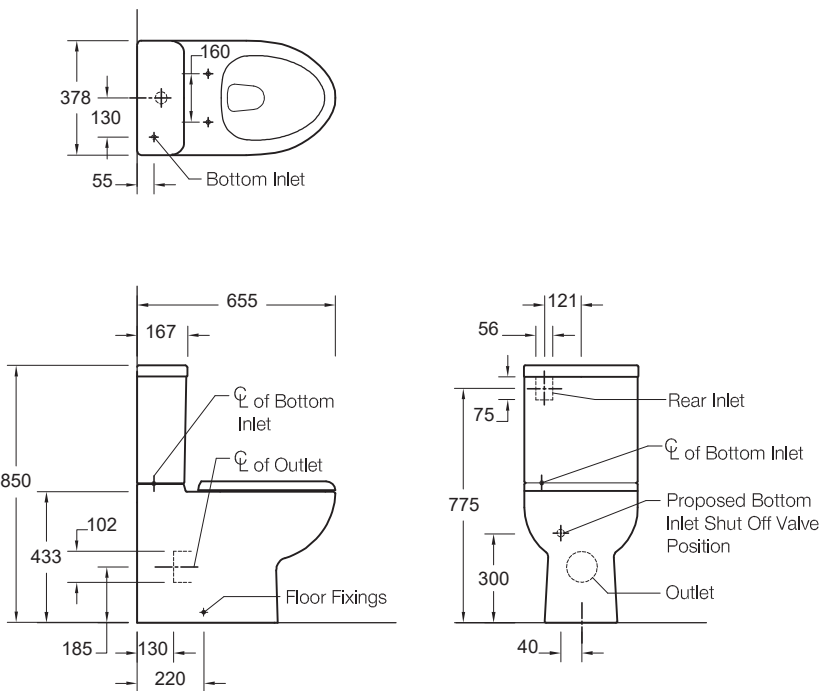

Milano™ Back-to-Wall Toilet Suite

The Milano is a premium Englefield back to wall (BTW) toilet suite which features a 4 star water rating and a metal hinge, Quiet-Close, Quick-Release seat.

Colour/Finish Material	White Vitreous China
Included Components	Milano Toilet Tank 4.5/3L Milano Toilet Pan 4.5/3L with Vario & offset Pan Collar Milano Seat (Quiet-Close & Quick-Release)
S - Trap installation	Short Vario Pan Connector 12504A-NA & offset Pan Collar 100794 set out: 90 - 130mm Optional Large Vario Pan Connector 77837A-NA set out: 160 - 220mm (not supplied)
P - Trap installation	Set out: 185 mm
Water Inlet	Top Left Rear inlet (standard)
WELS Rating	4 star - 4.5/3 litre dual flush

WELS RATING
(4 Star 3.5 L av. flush)

Product	Code
Milano BTW toilet suite with short Vario Pan Connector & offset pan collar	7380A-0

Trusted in New Zealand Since 1982

New Zealand
133 Diana Drive, Glenfield, Auckland, New Zealand
PO Box 100-146 NSMC, Auckland
Ph: 0800 100 382 Fax: 0800 66 44 88
www.Englefield.co.nz

All measurements shown are in millimetres.
Sizes are approximate.

July 2018
1183761-A04-I