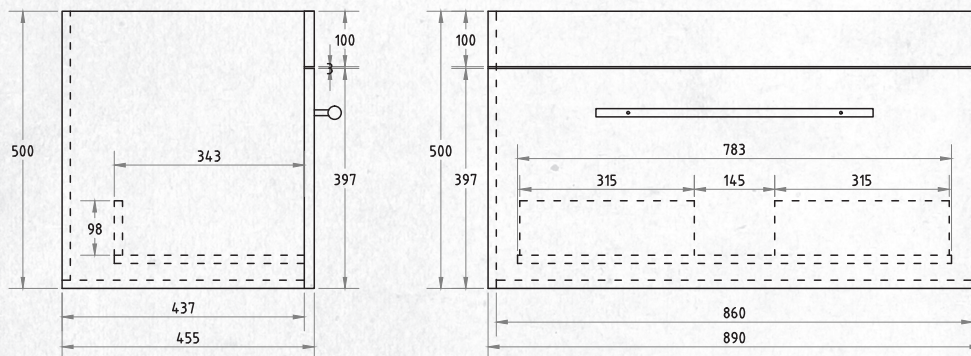

SPECIFICATION

TAPWARE AND ACCESSORIES NOT INCLUDED

www.placemakers.co.nz

www.mico.co.nz