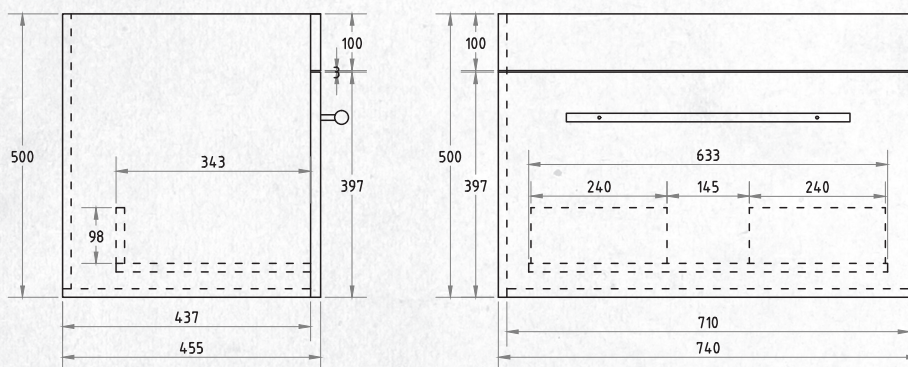

WALL HUNG 750MM 1DRW

W 740mm, H 500mm, D 455mm  
One drawer

FINISH            CODE  
**White Gloss**    **(7)720320**

OTHER FINISHES AVAILABLE

Black Walnut  
(7)720324

Snafell  
(7)720328

Black handles also available separately (7)721763

### SPECIFICATION

TAPWARE AND ACCESSORIES NOT INCLUDED