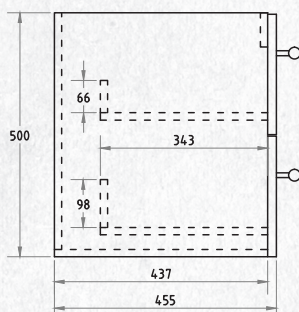

SPECIFICATION

TAPWARE AND ACCESSORIES NOT INCLUDED

www.placemakers.co.nz

www.mico.co.nz