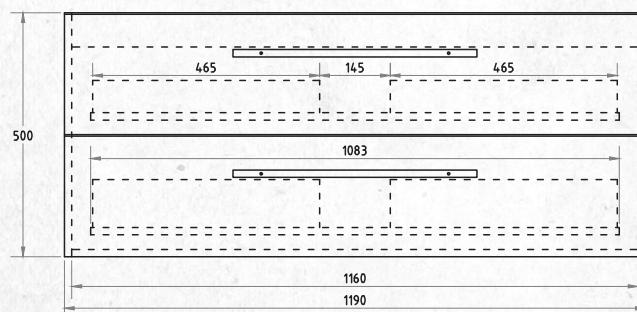

SPECIFICATION

TAPWARE AND ACCESSORIES NOT INCLUDED

www.placemakers.co.nz

www.mico.co.nz