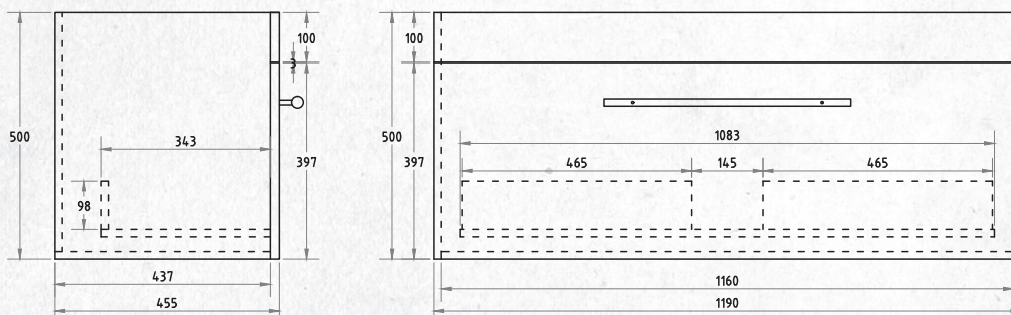

SPECIFICATION

TAPWARE AND ACCESSORIES NOT INCLUDED

www.placemakers.co.nz

www.mico.co.nz