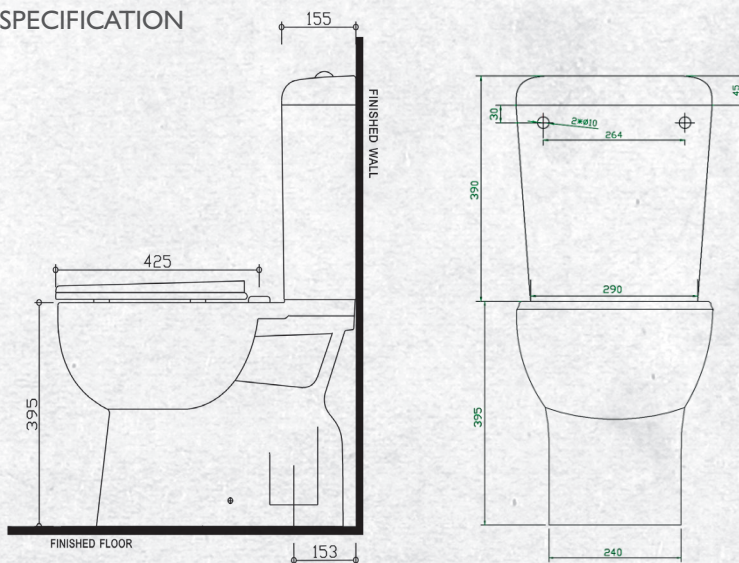

CLASSIC
(7)708103

FEATURES

- Close coupled suite featuring a box rim pan and dual flush cistern
- Soft close and quick release toilet seat
- WDI inlet valve
- *WELS 4 ★ rated 3.5L per average flush*

Bottom entry only

S Trap set out 150mm

SPECIFICATION

WASTES, TAPWARE AND ACCESSORIES NOT INCLUDED