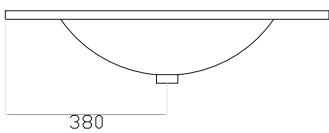

PROJEX 750MM 1 DOOR, 3 DRAW

Floor standing Vanity
Glossy white
W 750 x H 820 x D 460mm
One door, three drawer
Product code: 696611

SPECIFICATIONS

Tapware and accessories not included.