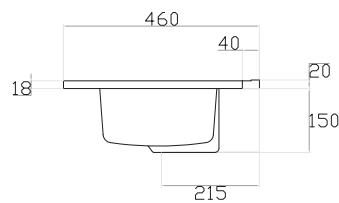

PROJEX 750MM 1 DOOR, 3 DRAW

Floor standing Vanity
Glossy white
W 750 x H 820 x D 460mm
One door, three drawer
Product code: 696611

SPECIFICATIONS

Tapware and accessories not included.