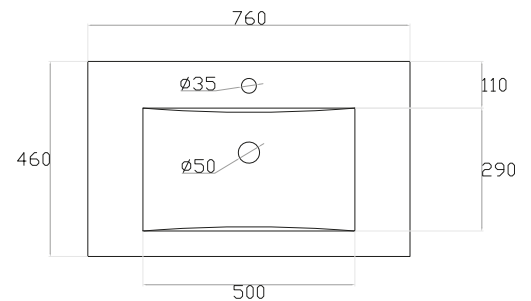

PROJEX 750MM 1 DOOR, 3 DRAW

Floor standing Vanity
Glossy white
W 750 x H 820 x D 460mm
One door, three drawer
Product code: 696611

SPECIFICATIONS

Tapware and accessories not included.