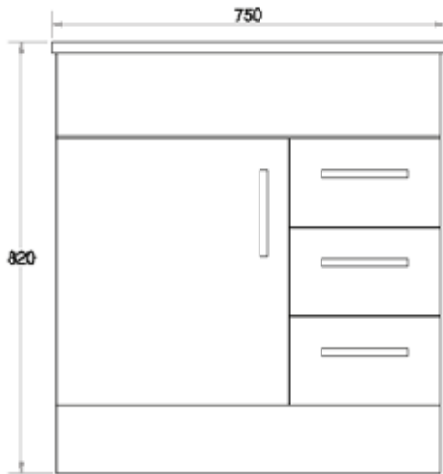

PROJEX 750MM 1 DOOR, 3 DRAW

Floor standing Vanity
Glossy white
W 750 x H 820 x D 460mm
One door, three drawer
Product code: 696611

SPECIFICATIONS

Tapware and accessories not included.