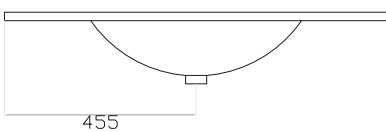

SPECIFICATIONS

Tapware and accessories not included.