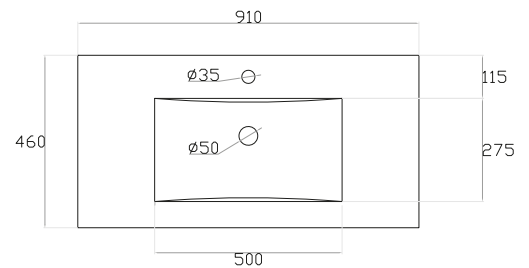

SPECIFICATIONS

Tapware and accessories not included.