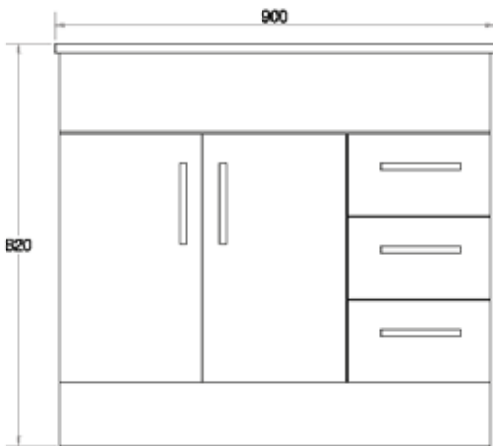

SPECIFICATIONS

Tapware and accessories not included.