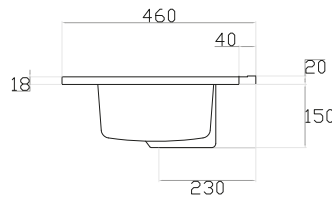

SPECIFICATIONS

Tapware and accessories not included.