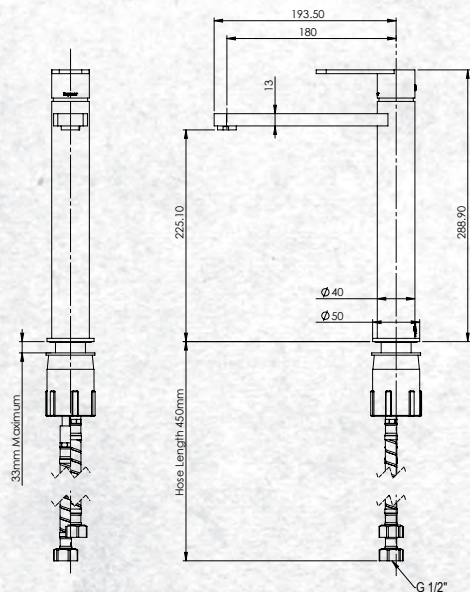

BASIN TOWER MIXER
(7)693278

FEATURES

- DR Solid brass body & laser etched hot & cold
- Spout reach 180mm to centre of outlet
- Suitable for mains pressures
- 25mm cartridge
- Chrome finish

- WELS 6★ 4.5 lpm (Mains)