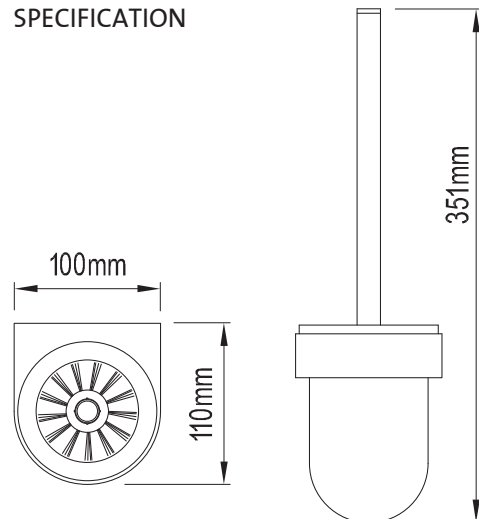

SPECIFICATION

FEATURES

- Brass construction
- Bright chrome finish