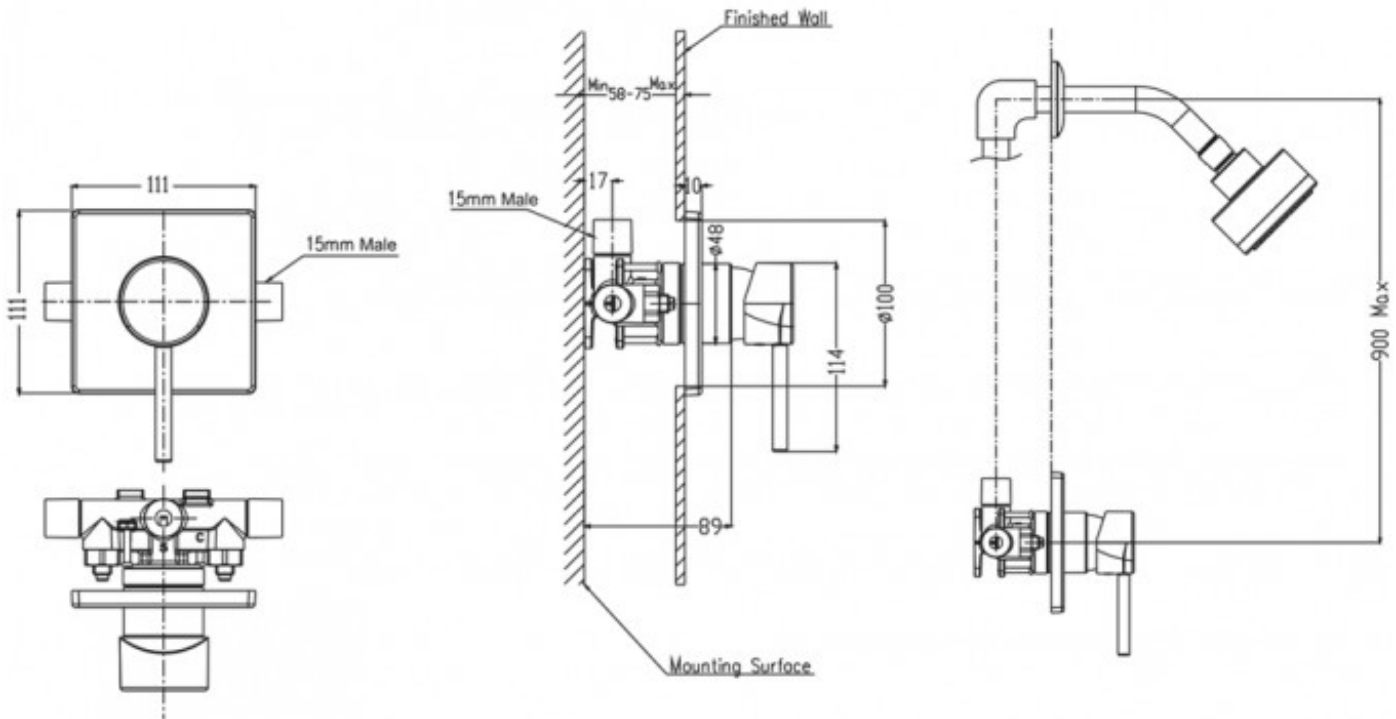

UNO SHOWER MIXER CHROME

ELEMENTI

42970.02

$289.00