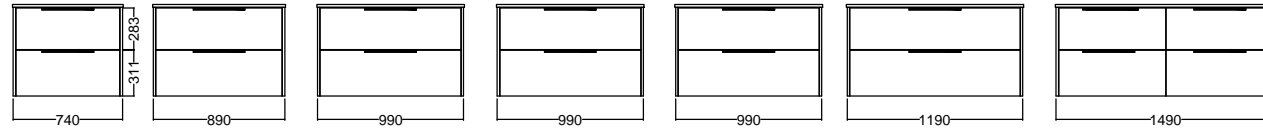

Internal Basin Depth 120 mm

Drawer Open

Single drawer

Double drawer Wall

Double drawer Floor

Single Drawer
Drawer Open
Top Drawer of Double Drawer Wall
Top and Bottom drawer of Double Drawer Floor

Bottom Drawer of Double Drawer Wall

All Dimensions Are Nominal