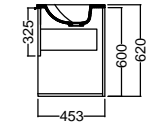

Internal Basin Depth 120 mm

Drawer Open

Single drawer

Double drawer Wall

Double drawer Floor

Single Drawer
Drawer Open
Top Drawer of Double Drawer Wall
Top and Bottom drawer of Double Drawer Floor

Bottom Drawer of Double Drawer Wall

All Dimensions Are Nominal