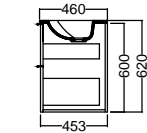

Internal Basin Depth 120 mm

Drawer Open

Single drawer

Double drawer Wall

Double drawer Floor

Single Drawer
Drawer Open
Top Drawer of Double Drawer Wall
Top and Bottom drawer of Double Drawer Floor

Bottom Drawer of Double Drawer Wall

All Dimensions Are Nominal