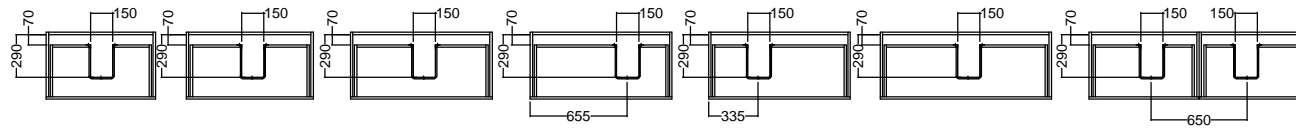

Internal Basin Depth 120 mm

Drawer Open

Single drawer

Double drawer Wall

Double drawer Floor

Single Drawer
Drawer Open
Top Drawer of Double Drawer Wall
Top and Bottom drawer of Double Drawer Floor

Bottom Drawer of Double Drawer Wall

All Dimensions Are Nominal