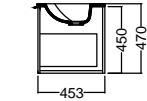

Internal Basin Depth 120 mm

Drawer Open

Single drawer

Double drawer Wall

Double drawer Floor

Single Drawer
Drawer Open
Top Drawer of Double Drawer Wall
Top and Bottom drawer of Double Drawer Floor

Bottom Drawer of Double Drawer Wall

All Dimensions Are Nominal