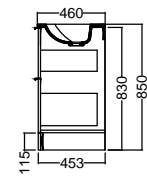

Internal Basin Depth 120 mm

Drawer Open

Single drawer

Double drawer Wall

Double drawer Floor

Single Drawer
Drawer Open
Top Drawer of Double Drawer Wall
Top and Bottom drawer of Double Drawer Floor

Bottom Drawer of Double Drawer Wall

All Dimensions Are Nominal