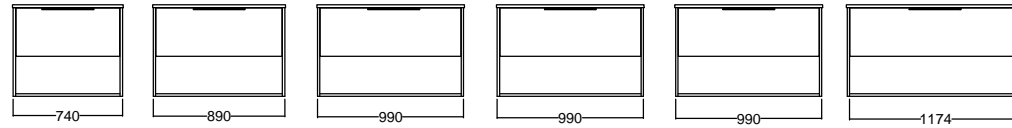

Internal Basin Depth 120 mm

Drawer Open

Single drawer

Double drawer Wall

Double drawer Floor

Single Drawer
Drawer Open
Top Drawer of Double Drawer Wall
Top and Bottom drawer of Double Drawer Floor

Bottom Drawer of Double Drawer Wall

All Dimensions Are Nominal