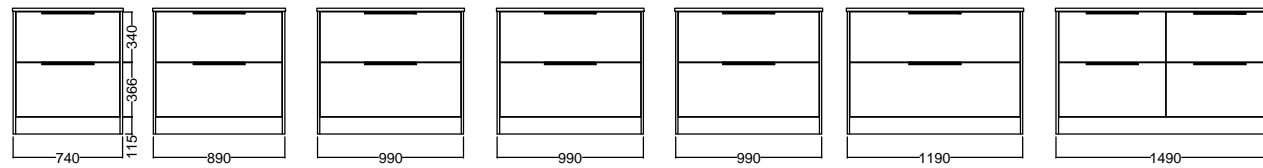

Internal Basin Depth 120 mm

Drawer Open

Single drawer

Double drawer Wall

Double drawer Floor

Single Drawer
Drawer Open
Top Drawer of Double Drawer Wall
Top and Bottom drawer of Double Drawer Floor

Bottom Drawer of Double Drawer Wall

All Dimensions Are Nominal