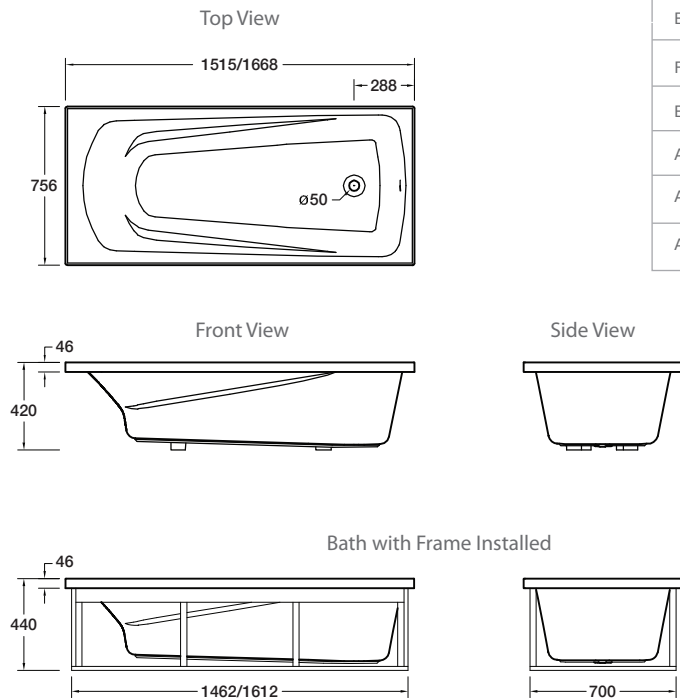

Duo II™ Rectangular Bath

A dual use bath or shower specially designed for shower over bath situations. This bath has a wide square shaped shower area, but with bathing still in mind it boasts a sculptured back rest and integral armrests.

- Colour/Finish Material** White Duracryl® Acrylic
- Upstand** 25mm upstand for watertightness
Steel reinforced for increased strength
- Optional Accessories** Flat Pack Timber Frame
Bath Wall 2-Sided Flat
Apron Panel 2-Sided
Apron Panel 1-Sided
Englefield Premium Bath Screens
Englefield Standard Bath Screen
Ario Rectangular Pillow (Charcoal)

Size	External Dimensions - without frame (mm)			Internal Dimensions (mm)			Volume (L)
	Length	Width	Depth	Max Bathing Depth	Seating Base Width	Base Length	Full Capacity
1670 x 760mm	1668	756	420	410	410	1260	290
1520 x 760mm	1515	756	420	410	410	1110	260

Product	1670 x 760mm	1520 x 760mm
Bath	1064A-0	1067A-0
Flat Pack Timber Frame	1141302	1141301
Bath Wall 2-Sided Flat	C0970A-0	C0950A-0
Apron Panel 2-Sided	C0478A-0	C0477A-0
Apron Panel 1-Sided	C0473A-0	C0472A-0
Ario Rect Pillow (Charcoal)	1091A-58	