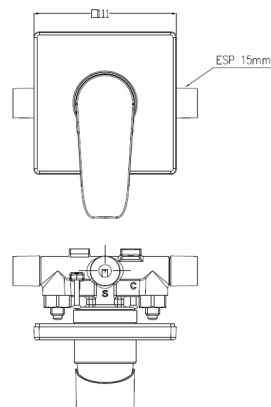

FINISHES:

CHROME

BRUSHED NICKEL

BLACK

SPECIFICATIONS:

www.placemakers.co.nz

www.mico.co.nz

www.tumusupplies.co.nz