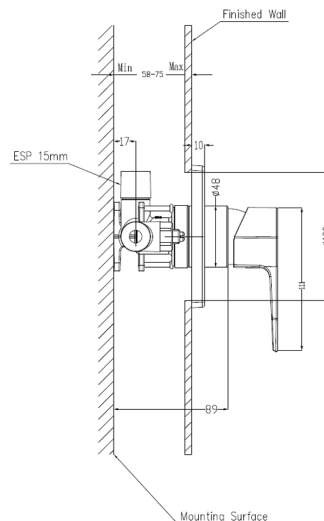

FINISHES:

CHROME

BRUSHED NICKEL

BLACK

SPECIFICATIONS:

www.placemakers.co.nz

www.mico.co.nz

www.tumusupplies.co.nz