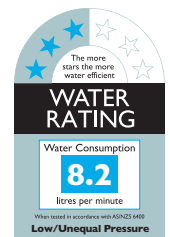

BASIN MIXER (7)686622 Polished Chrome

OTHER FINISHES AVAILABLE
 (7)707645 Black* (7)710111 Brushed Nickel*

FEATURES

- Made from solid Brass construction with a polished chrome finish
- Spout reach 108mm
- Suitable for all pressures, min 35kPa
- Low/Unequal Pressure WELs Rating 3★
- Low/Unequal Flow Rate - 8.2 L/min

* Black and Brush Nickel finish has a 5 year domestic warranty and a 35 year cartridge warranty