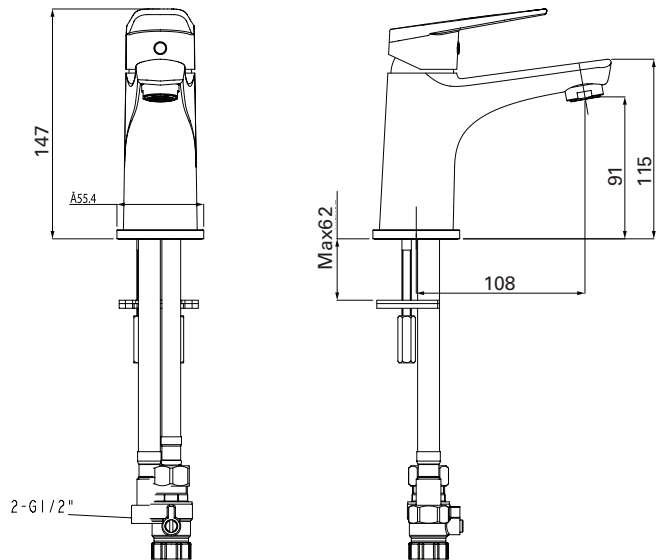

URBAN TAPWARE

Urban's classic European styling with square accents is suitable for all pressures (min 35Kpa) and comes with a 35 year drip free warranty. The basin and sink mixers are made of solid brass, and the shower mixers are brass.

BASIN MIXER (7)686622 Polished Chrome

OTHER FINISHES AVAILABLE
 (7)707645 Black* (7)710111 Brushed Nickel*

FEATURES

- Made from solid Brass construction with a polished chrome finish
- Spout reach 108mm
- Suitable for all pressures, min 35kPa
- Low/Unequal Pressure WELs Rating 3★
- Low/Unequal Flow Rate - 8.2 L/min