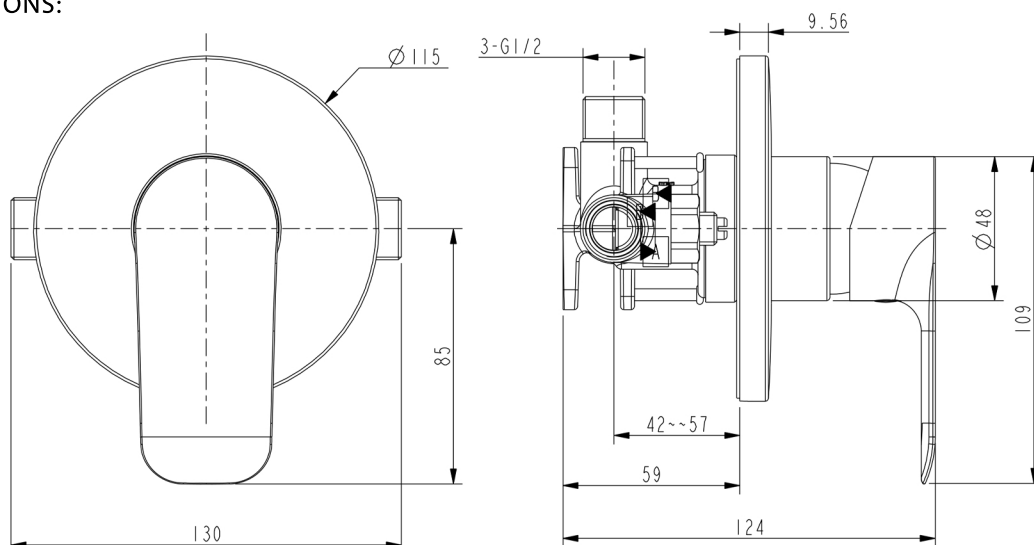

SPECIFICATIONS:

www.placemakers.co.nz

www.mico.co.nz

www.tumusupplies.co.nz