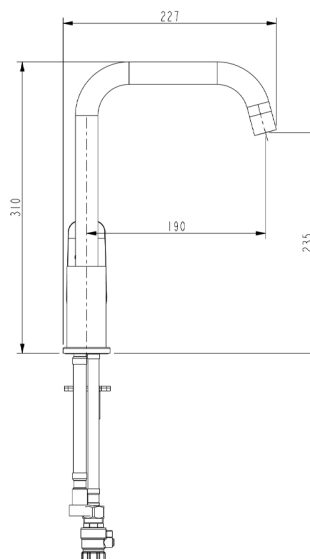

www.placemakers.co.nz

www.mico.co.nz

www.tumusupplies.co.nz