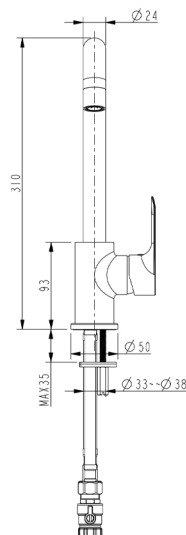

www.placemakers.co.nz

www.mico.co.nz

www.tumusupplies.co.nz