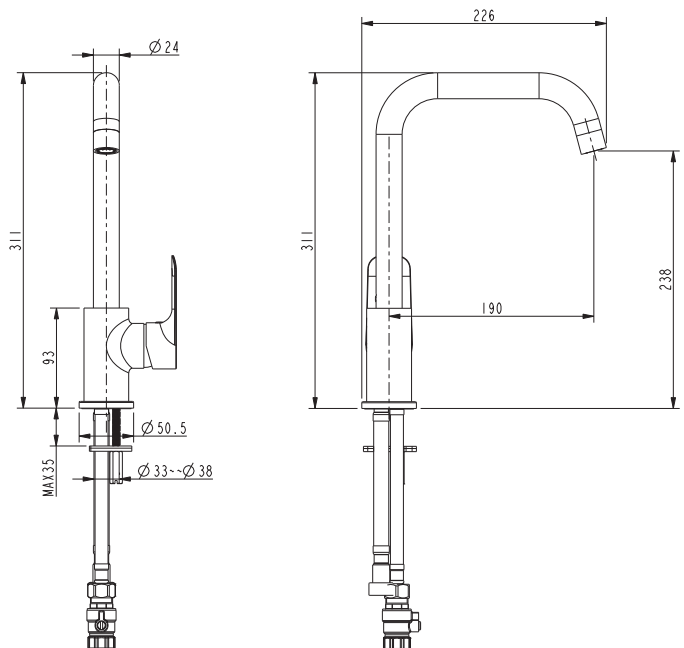

FORM TAPWARE

Adesso Form offers clean, minimalist lines with gentle curved profile. A beautiful solution for your bathroom and across three colour-ways including Chrome, Black and Gun Metal.

KITCHEN MIXER

(7)723120

FEATURES

- 5-year Warranty on Colour
- 35-year Warranty on Cartridge
- All Pressure
- Gun Metal
- 5-star Mains Pressure
- 4-star Unequal Pressure