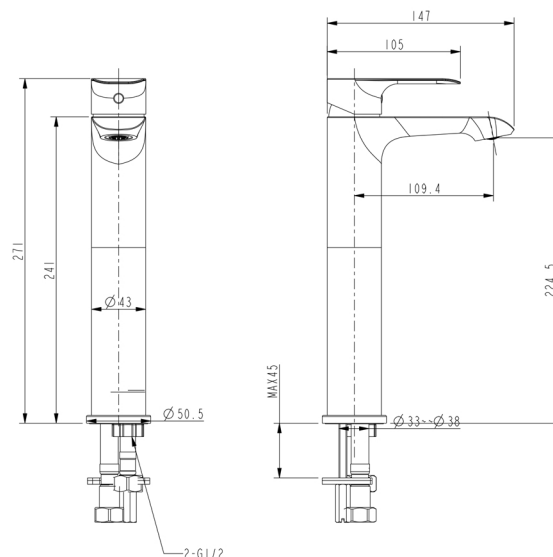

www.placemakers.co.nz

www.mico.co.nz

www.tumusupplies.co.nz