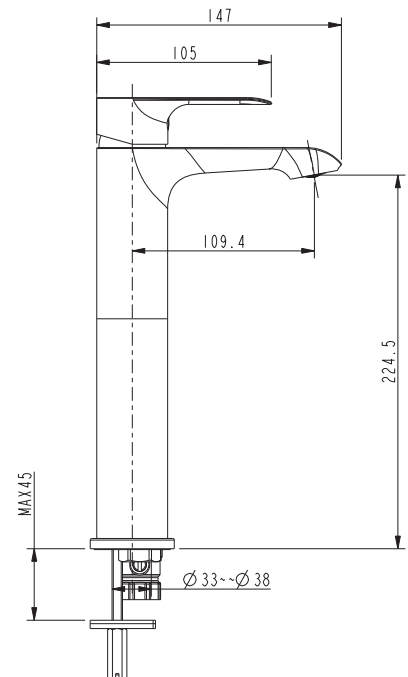

## FORM TAPWARE

Adesso Form offers clean, minimalist lines with gentle curved profile. A beautiful solution for your bathroom and across three colour-ways including Chrome, Black and Gun Metal.

### VESSEL MIXER

(7)719136