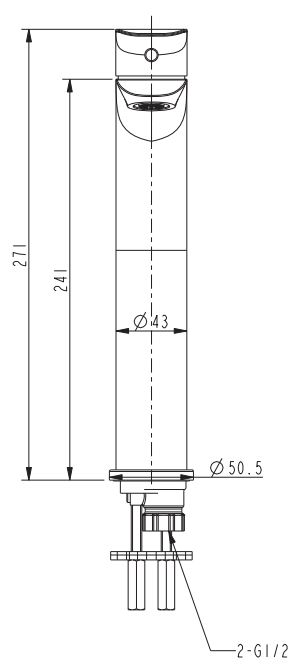

## FORM TAPWARE

Adesso Form offers clean, minimalist lines with gentle curved profile. A beautiful solution for your bathroom and across three colour-ways including Chrome, Black and Gun Metal.

### VESSEL MIXER

(7)719136